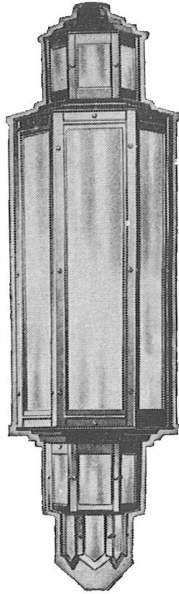

# Chester Collection 34" H Transitional Outdoor Wall Light

## Product Description

This antique reproduction outdoor light fixture, available in numerous customizable finishes and glass options, is handcrafted in America with the highest quality materials and built to last a lifetime. Please contact us for pricing and further customizable options. Height Overall: 34"  
Lantern Size: 9-1/4" x 33"  
Back Plate: 10-1/2 x 34"  
Lamping: (Many Options Available)  
Cast Aluminum Construction With a Powder Coat Finish  
Proudly Made In The U.S.A.