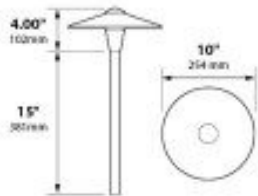

#49065 - Antique Verde

#49068 - Rust

#49070 - Weathered Iron

China Hat 10" Incandescent Cast Aluminum 120v Area Landscape Light

Line Drawing LED Model

Photometrics LED Model

Incandescent Model

Incandescent Model

Half Spread Photometrics
20 ft. (6.0m) diameter

GRAND LIGHT

Lighting & Design Since 1929

104 Day St. Seymour, CT 06483
PH: 1-800-922-1469 Fax: 203-785-1184
Web: GrandLight.com

China Hat 10" Incandescent Cast Aluminum 120v Area Landscape Light