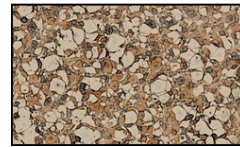

China Hat 10" Incandescent Cast Aluminum 120v Area Landscape Light

Finish Options

Black Texture

Rust

Weathered Brown

Weathered Iron

Camel Tone

Product Description

#49066 - Camel Tone

#49069 - Weathered Brown

#49064 - Black Texture

#49065 - Antique Verde

#49068 - Rust

#49070 - Weathered Iron