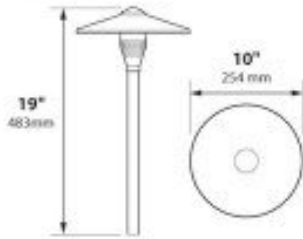

China Hat 10" Incandescent Cast Aluminum 120v Area Landscape Light

Line Drawing LED Model