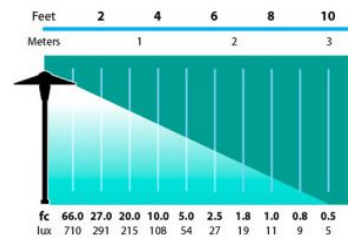

Half Spread Photometrics
20 ft. (6.0m) diameter

GRAND LIGHT

Lighting & Design Since 1929

104 Day St. Seymour, CT 06483
PH: 1-800-922-1469 Fax: 203-785-1184
Web: GrandLight.com

China Hat 10" Incandescent Cast Aluminum 120v Area Landscape Light