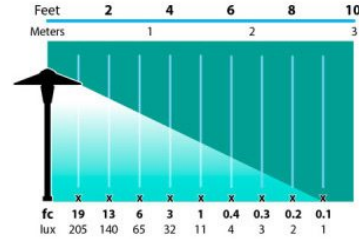

Photometrics LED Model