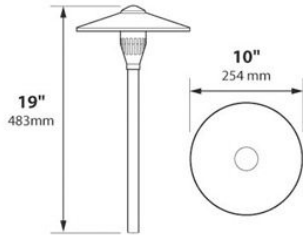

China Hat 10" Incandescent Solid Brass 120v Area Landscape Light

Finish Options

Brass

Acid Verde

Acid Rust

Product Description

CONSTRUCTION: Cast brass China Hat; matching extruded brass stanchion

LAMP SUPPLIED: NONE

SOCKET: Double contact bayonet base, brass nickel plated lamp socket screw shell with 200° C silicone lead wires

WIRING: Black 3 foot 18/2 zip cord from base of fixture

MOUNTING: Tapped 1/2" NPS

GRAND LIGHT
Lighting & Design Since 1929

China Hat 10" Incandescent Solid Brass 120v Area Landscape Light

Line Drawing LED Model

Photometrics LED Model

Incandescent Model

Incandescent Model

Half Spread Photometrics
20 ft. (6.0m) diameter

GRAND LIGHT