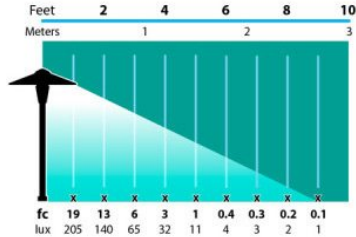

China Hat 10" Incandescent Solid Brass 120v Area Landscape Light

Line Drawing LED Model

Photometrics LED Model

Incandescent Model

Incandescent Model

Half Spread Photometrics
20 ft. (6.0m) diameter

GRAND LIGHT