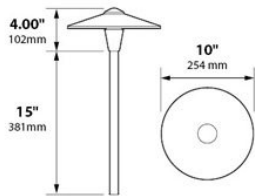

China Hat 10" Incandescent Solid Brass 120v Area Landscape Light

Line Drawing LED Model

Photometrics LED Model

Incandescent Model

Incandescent Model

Half Spread Photometrics
20 ft. (6.0m) diameter

GRAND LIGHT