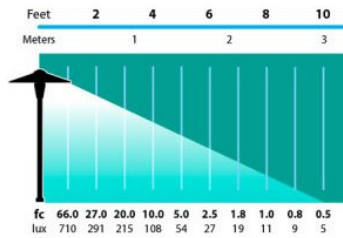

China Hat 10" Incandescent Solid Brass 120v Area Landscape Light

Line Drawing LED Model

Photometrics LED Model

Incandescent Model

Incandescent Model

Half Spread Photometrics
20 ft. (6.0m) diameter

GRAND LIGHT