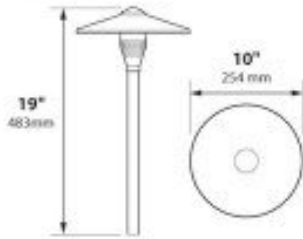

GRAND LIGHT
Lighting & Design Since 1929

104 Day St. Seymour, CT 06483
PH: 1-800-922-1469 Fax: 203-785-1184
Web: GrandLight.com

China Hat 10" Integrated LED Cast Aluminum 120v Area Landscape Light

#124-243 - Camel Tone	#124-242 - Weathered Iron
#124-238 - Antique Verde	#124-241 - Weathered Brown
#124-240 - Rust	#124-239 - Black Texture

China Hat 10" Integrated LED Cast Aluminum 120v Area Landscape Light

Line Drawing LED Model

Incandescent Model

Photometrics LED Model

Incandescent Model

Half Spread Photometrics
20 ft. (6.0m) diameter

GRAND LIGHT