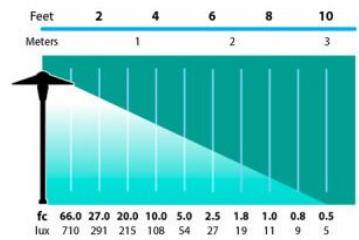

China Hat 10" Integrated LED Cast Aluminum 120v Area Landscape Light

Line Drawing LED Model

Incandescent Model

Photometrics LED Model

Incandescent Model

Half Spread Photometrics
20 ft. (6.0m) diameter

GRAND LIGHT