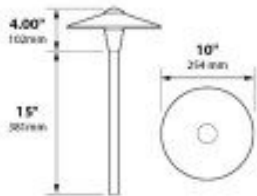

CONSTRUCTION: Cast aluminum China Hat; matching extruded aluminum stanchion
LAMP SUPPLIED: 4w 300 lumen integrated round LED flat panel, warm white 3000K
LIFETIME RATING (LED MODEL): 50,000 hours
WIRING: LED is hard wired inside fixture and thus has none
MOUNTING: Tapped 1/2" NPS
POWDER COAT FINISH: Fixtures undergo a comprehensive 7-step cleaning process to ensure superior and durable coating adhesion of the pigment, all in an environmentally-friendly process.

GRAND LIGHT

Lighting & Design Since 1929

104 Day St. Seymour, CT 06483
PH: 1-800-922-1469 Fax: 203-785-1184
Web: GrandLight.com

China Hat 10" Integrated LED Cast Aluminum 120v Area Landscape Light

#124-243 - Camel Tone #124-242 - Weathered Iron
#124-238 - Antique Verde #124-241 - Weathered Brown
#124-240 - Rust #124-239 - Black Texture

China Hat 10" Integrated LED Cast Aluminum 120v Area Landscape Light

Line Drawing LED Model

Incandescent Model

Photometrics LED Model

Incandescent Model

Half Spread Photometrics
20 ft. (6.0m) diameter

GRAND LIGHT