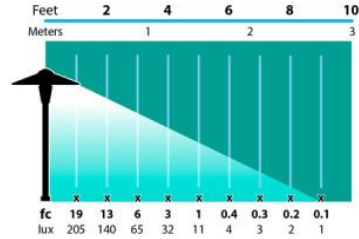

China Hat 10" Integrated LED Cast Aluminum 120v Area Landscape Light

Line Drawing LED Model

Incandescent Model

Photometrics LED Model

Incandescent Model

Half Spread Photometrics
20 ft. (6.0m) diameter

GRAND LIGHT