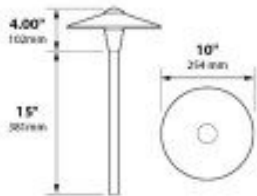

GRAND LIGHT
Lighting & Design Since 1929

104 Day St. Seymour, CT 06483
PH: 1-800-922-1469 Fax: 203-785-1184
Web: GrandLight.com

China Hat 10" Integrated LED Cast Aluminum 120v Area Landscape Light

#124-243 - Camel Tone	#124-242 - Weathered Iron
#124-238 - Antique Verde	#124-241 - Weathered Brown
#124-240 - Rust	#124-239 - Black Texture

China Hat 10" Integrated LED Cast Aluminum 120v Area Landscape Light

Line Drawing LED Model

Incandescent Model

Photometrics LED Model

Incandescent Model

Half Spread Photometrics
20 ft. (6.0m) diameter

GRAND LIGHT