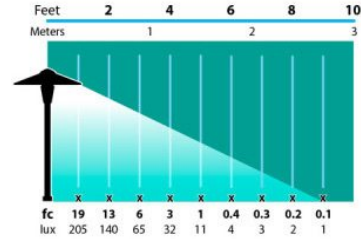

China Hat 10" Integrated LED Cast Aluminum 120v Area Landscape Light

Line Drawing LED Model

Incandescent Model

Photometrics LED Model

Incandescent Model

Half Spread Photometrics
20 ft. (6.0m) diameter

GRAND LIGHT