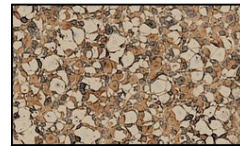

China Hat 10" Integrated LED Cast Aluminum 120v Area Landscape Light

Finish Options

Black Texture

Rust

Weathered Brown

Weathered Iron

Camel Tone

Product Description

CONSTRUCTION: Cast aluminum China Hat; matching extruded aluminum stanchion
LAMP SUPPLIED: 4w 300 lumen integrated round LED flat panel, warm white 3000K
LIFETIME RATING (LED MODEL): 50,000 hours
WIRING: LED is hard wired inside fixture and thus has none
MOUNTING: Tapped 1/2" NPS
POWDER COAT FINISH: Fixtures undergo a comprehensive 7-step cleaning process to ensure superior and durable coating adhesion of the pigment, all in an environmentally-friendly process.