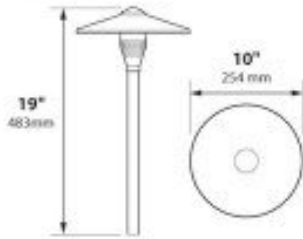

CONSTRUCTION: Cast aluminum China Hat; matching extruded aluminum stanchion
LAMP SUPPLIED: 4w 300 lumen integrated round LED flat panel, warm white 3000K
LIFETIME RATING (LED MODEL): 50,000 hours
WIRING: LED is hard wired inside fixture and thus has none
MOUNTING: Tapped 1/2" NPS
POWDER COAT FINISH: Fixtures undergo a comprehensive 7-step cleaning process to ensure superior and durable coating adhesion of the pigment, all in an environmentally-friendly process.

GRAND LIGHT

Lighting & Design Since 1929

104 Day St. Seymour, CT 06483
PH: 1-800-922-1469 Fax: 203-785-1184
Web: GrandLight.com

China Hat 10" Integrated LED Cast Aluminum 120v Area Landscape Light

#124-243 - Camel Tone #124-242 - Weathered Iron
#124-238 - Antique Verde #124-241 - Weathered Brown
#124-240 - Rust #124-239 - Black Texture

China Hat 10" Integrated LED Cast Aluminum 120v Area Landscape Light

Line Drawing LED Model

Incandescent Model

Photometrics LED Model

Incandescent Model

Half Spread Photometrics
20 ft. (6.0m) diameter

GRAND LIGHT