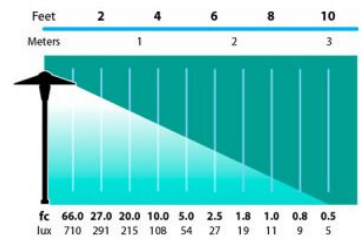

China Hat 10" Integrated LED Cast Aluminum 120v Area Landscape Light

Line Drawing LED Model

Incandescent Model

Photometrics LED Model

Incandescent Model

Half Spread Photometrics
20 ft. (6.0m) diameter

GRAND LIGHT