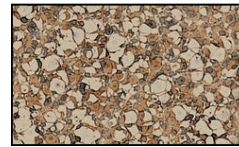

China Hat 10" Integrated LED Cast Aluminum 120v Area Landscape Light

Integrated LED Flat Panel Light Source

Finish Options

Black Texture

Rust

Weathered Brown

Weathered Iron

Camel Tone

Product Description

CONSTRUCTION: Cast aluminum China Hat; matching extruded aluminum stanchion

LAMP SUPPLIED: 4w 300 lumen integrated round LED flat panel, warm white 3000K

LIFETIME RATING (LED MODEL): 50,000 hours