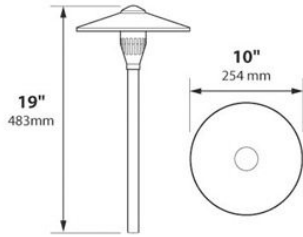

China Hat 10" Integrated LED Solid Brass 120v Area Landscape Light

Integrated LED Flat Panel Light Source

Finish Options

Brass

Acid Verde

Acid Rust

Product Description

CONSTRUCTION: Cast brass China Hat; matching extruded brass stanchion

LAMP SUPPLIED: 4w 300 lumen integrated round LED flat panel, warm white 3000K

LIFETIME RATING: 50,000 hours

WIRING: Black 3 foot 18/2 zip cord from base of fixture

MOUNTING: Tapped 1/2" NPS

GRAND LIGHT

Lighting & Design Since 1929

China Hat 10" Integrated LED Solid Brass 120v Area Landscape Light

Line Drawing LED Model

Incandescent Model

Photometrics LED Model

Incandescent Model

Half Spread Photometrics
20 ft. (6.0m) diameter

GRAND LIGHT