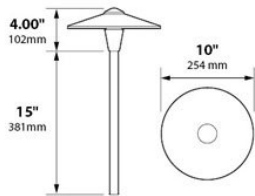

LAMP SUPPLIED: 4w 300 lumen integrated round LED flat panel, warm white 3000K

LIFETIME RATING: 50,000 hours

WIRING: Black 3 foot 18/2 zip cord from base of fixture

MOUNTING: Tapped 1/2" NPS

GRAND LIGHT

Lighting & Design Since 1929

China Hat 10" Integrated LED Solid Brass 120v Area Landscape Light

Line Drawing LED Model

Incandescent Model

Photometrics LED Model

Incandescent Model

Half Spread Photometrics
20 ft. (6.0m) diameter

GRAND LIGHT