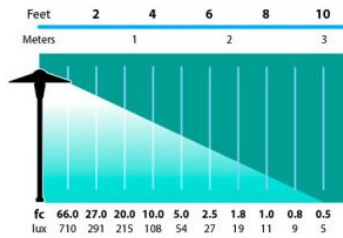

China Hat 10" Integrated LED Solid Brass 120v Area Landscape Light

Line Drawing LED Model

Incandescent Model

Photometrics LED Model

Incandescent Model

Half Spread Photometrics
20 ft. (6.0m) diameter

GRAND LIGHT