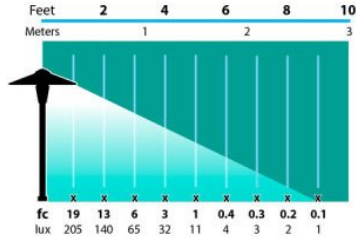

China Hat 10" Integrated LED Solid Brass 120v Area Landscape Light

Line Drawing LED Model

Incandescent Model

Photometrics LED Model

Incandescent Model

Half Spread Photometrics
20 ft. (6.0m) diameter

GRAND LIGHT