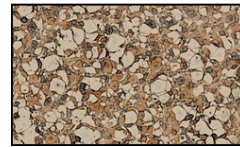

China Hat 3.5" Incandescent Aluminum 120v Area Landscape Light

Finish Options

Black Texture

Rust

Weathered Brown

Weathered Iron

Camel Tone

Product Description

#124682 - Camel Tone

#124681 - Antique Verde

#124683 - Rust

#124684 - Weathered Iron

#124685 - Weathered Brown

#124686 - Black Texture

China Hat 3.5" Incandescent Aluminum 120v Area Landscape Light

Line Drawing

- | | |
|-------------------------|---------------------------|
| #124682 - Camel Tone | #124684 - Weathered Iron |
| #124681 - Antique Verde | #124685 - Weathered Brown |
| #124683 - Rust | #124686 - Black Texture |