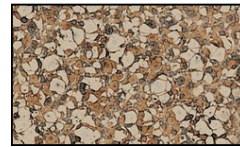

China Hat 3.5" Incandescent Aluminum 120v Area Landscape Light

Finish Options

Black Texture

Rust

Weathered Brown

Weathered Iron

Camel Tone

Product Description

#124682 - Camel Tone

#124681 - Antique Verde

#124683 - Rust

#124684 - Weathered Iron

#124685 - Weathered Brown

#124686 - Black Texture

China Hat 3.5" Incandescent Aluminum 120v Area Landscape Light

Line Drawing

- #124682 - Camel Tone
- #124681 - Antique Verde
- #124683 - Rust
- #124684 - Weathered Iron
- #124685 - Weathered Brown
- #124686 - Black Texture