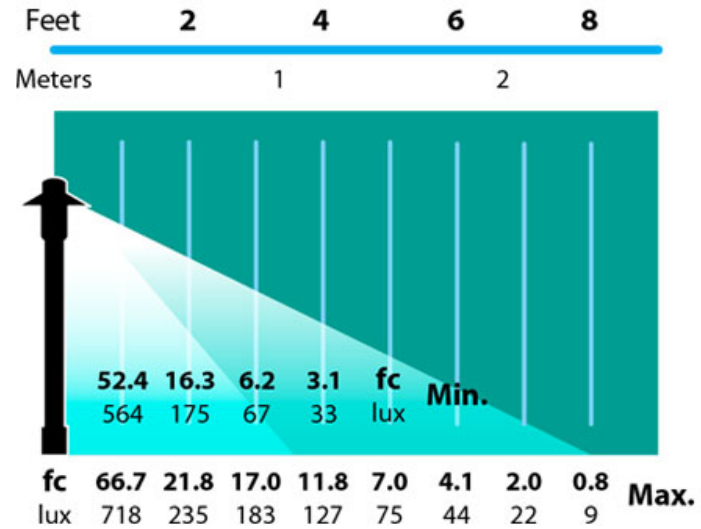

Photometrics

GRAND LIGHT

Lighting & Design Since 1929

104 Day St. Seymour, CT 06483
PH: 1-800-922-1469 Fax: 203-785-1184
Web: GrandLight.com

China Hat 3.5" Incandescent Aluminum 120v Area Landscape Light

#124682 - Camel Tone	#124684 - Weathered Iron
#124681 - Antique Verde	#124685 - Weathered Brown
#124683 - Rust	#124686 - Black Texture