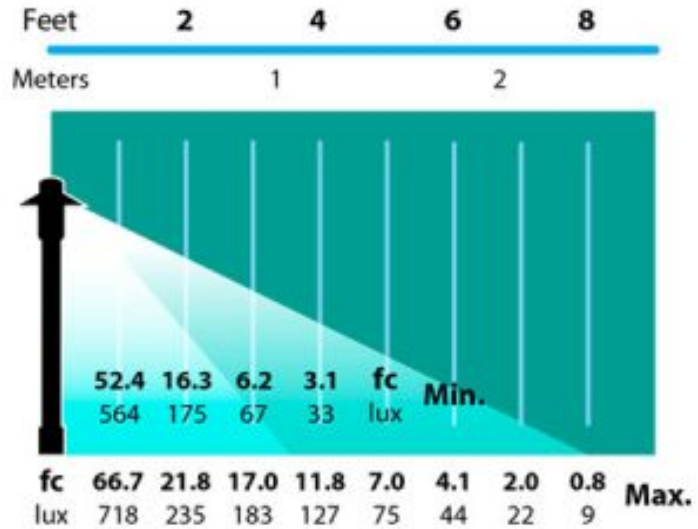

Photometrics

GRAND LIGHT

Lighting & Design Since 1929

104 Day St. Seymour, CT 06483
PH: 1-800-922-1469 Fax: 203-785-1184
Web: GrandLight.com

China Hat 3.5" Incandescent Aluminum 120v Area Landscape Light

- #124682 - Camel Tone
- #124681 - Antique Verde
- #124683 - Rust
- #124684 - Weathered Iron
- #124685 - Weathered Brown
- #124686 - Black Texture