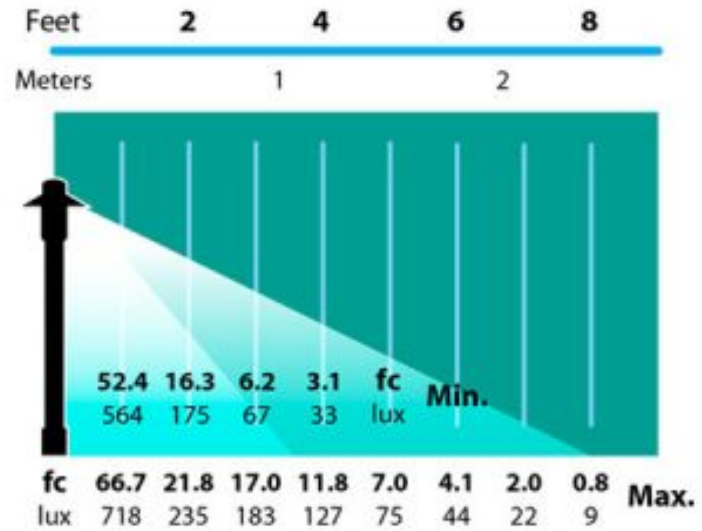

Photometrics

GRAND LIGHT
Lighting & Design Since 1929

104 Day St. Seymour, CT 06483
PH: 1-800-922-1469 Fax: 203-785-1184
Web: GrandLight.com

China Hat 3.5" Incandescent Copper 120v Area Landscape Light
#124654 - Acid Rust #124655 - Acid Verde
#121948 - Copper