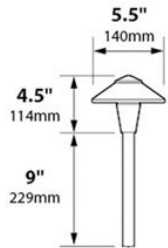

Incandescent Model