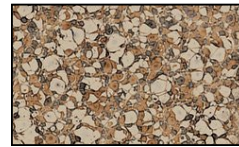

China Hat 5.5" Incandescent Cast Aluminum 120v Area Landscape Light

Finish Options

Black Texture

Rust

Weathered Brown

Weathered Iron

Camel Tone

Product Description

- | | |
|------------------------|--------------------------|
| #57788 - Camel Tone | #57791 - Weathered Iron |
| #57787 - Antique Verde | #57790 - Weathered Brown |
| #57789 - Rust | #57786 - Black Texture |