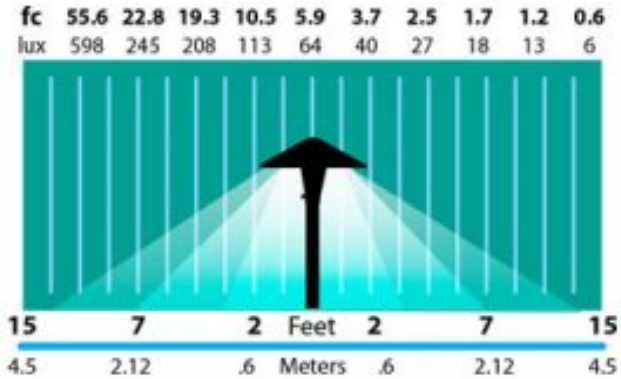

China Hat 5.5" Incandescent Cast Aluminum 120v Area Landscape Light

Line Drawing LED Model

Incandescent Model

Photometrics

GRAND LIGHT

Lighting & Design Since 1929

104 Day St. Seymour, CT 06483
PH: 1-800-922-1469 Fax: 203-785-1184
Web: GrandLight.com

China Hat 5.5" Incandescent Cast Aluminum 120v Area Landscape Light

#57788 - Camel Tone	#57791 - Weathered Iron
#57787 - Antique Verde	#57790 - Weathered Brown
#57789 - Rust	#57786 - Black Texture