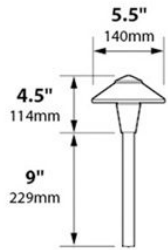

Product Description

CONSTRUCTION: Cast aluminum China Hat; matching extruded aluminum stanchion

LAMP SUPPLIED: 15w T7 DC 2,500 hours average rating

SOCKET: Double contact bayonet base with 200°C silicone lead wires

Incandescent Model

Photometrics

Half Spread Photometrics
12 ft. (3.7 m) diameter

GRAND LIGHT

Lighting & Design Since 1929

104 Day St. Seymour, CT 06483
PH: 1-800-922-1469 Fax: 203-785-1184
Web: GrandLight.com