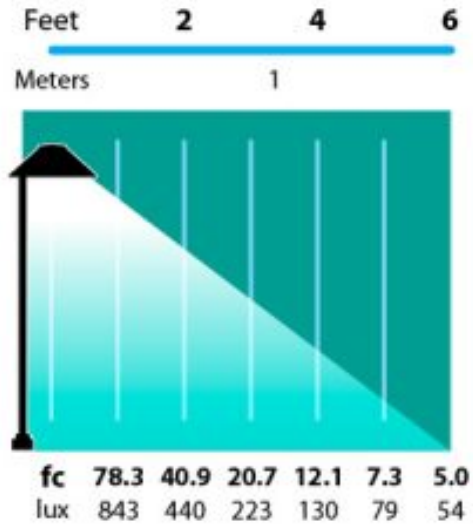

Incandescent Model

Photometrics

Half Spread Photometrics
12 ft. (3.7 m) diameter

GRAND LIGHT

Lighting & Design Since 1929

104 Day St. Seymour, CT 06483
PH: 1-800-922-1469 Fax: 203-785-1184
Web: GrandLight.com