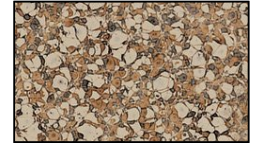

China Hat 5.5" Incandescent Cast Aluminum 120v Path Landscape Light

Finish Options

Black Texture

Rust

Weathered Brown

Antique Verde

Weathered Iron

Camel Tone

Product Description

CONSTRUCTION: Cast aluminum China Hat; matching extruded aluminum stanchion

LAMP SUPPLIED: 15w T7 DC 2,500 hours average rating

SOCKET: Double contact bayonet base with 200°C silicone lead wires

#49087 - Camel Tone

#49086 - Antique Verde

#49088 - Rust

#49090 - Weathered Iron

#49089 - Weathered Brown

#49085 - Black Texture

China Hat 5.5" Incandescent Cast Aluminum 120v Path Landscape Light

Line Drawing LED Model

**China Hat 5.5" Incandescent Cast Aluminum 120v Path
Landscape Light**

#49087 - Camel Tone #49090 - Weathered Iron
#49086 - Antique Verde #49089 - Weathered Brown
#49088 - Rust #49085 - Black Texture