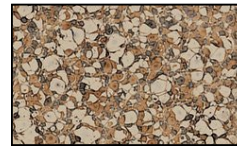

China Hat 5.5" Incandescent Cast Aluminum 120v Area Landscape Light

Finish Options

Black Texture

Rust

Weathered Brown

Weathered Iron

Camel Tone

Product Description

- #48996 - Camel Tone
- #48998 - Weathered Brown
- #48995 - Antique Verde
- #48999 - Weathered Iron
- #48994 - Black Texture
- #48997 - Rust