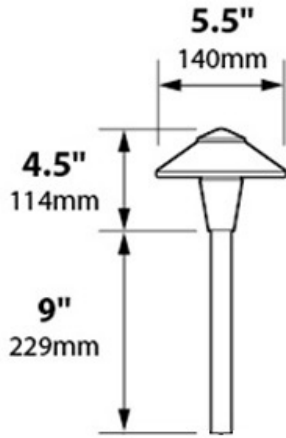

#48996 - Camel Tone

#48998 - Weathered Brown

#48995 - Antique Verde

#48999 - Weathered Iron

#48994 - Black Texture

#48997 - Rust

China Hat 5.5" Incandescent Cast Aluminum 120v Area Landscape Light

Line Drawing