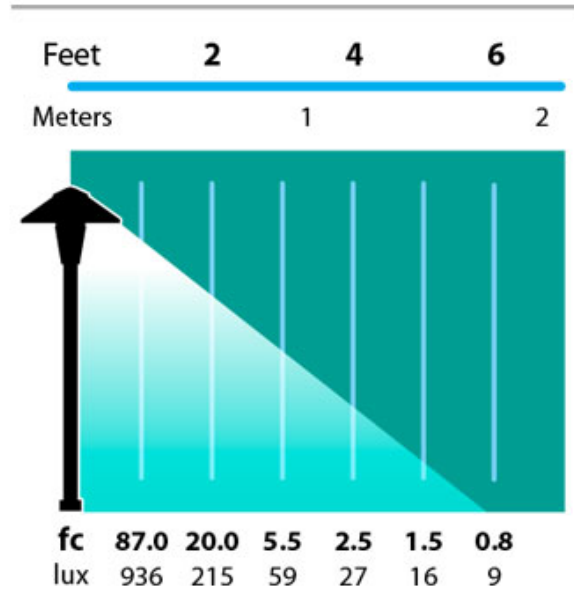

Photometrics

GRAND LIGHT

Lighting & Design Since 1929

104 Day St. Seymour, CT 06483
PH: 1-800-922-1469 Fax: 203-785-1184
Web: GrandLight.com

China Hat 5.5" Incandescent Cast Aluminum 120v Area Landscape Light

- #48996 - Camel Tone
- #48998 - Weathered Brown
- #48995 - Antique Verde
- #48999 - Weathered Iron
- #48994 - Black Texture
- #48997 - Rust