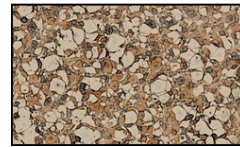

## Finish Options

Black Texture

Rust

Weathered Brown

Weathered Iron

Camel Tone

Integrated LED Flat Panel Light Source

## Product Description

CONSTRUCTION: Cast aluminum China Hat; matching extruded aluminum stanchion

LENS: High impact clear acrylic

LAMP SUPPLIED: 4w 300 lumen integrated round LED flat panel, warm white 3000K

- #124-469 - Camel Tone
- #124-467 - Antique Verde
- #124-470 - Rust
- #57-791 - Weathered Iron
- #124-471 - Weathered Brown
- #124-468 - Black Texture