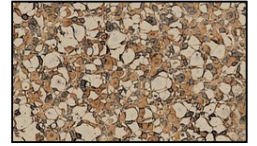

China Hat 5.5" Integrated LED Cast Aluminum 120v Path Landscape Light

Finish Options

Black Texture

Rust

Weathered Brown

Antique Verde

Weathered Iron

Camel Tone

Product Description

CONSTRUCTION: Cast aluminum China Hat; matching extruded aluminum stanchion
LAMP SUPPLIED: 4w, 300 lumen integrated round LED flat panel, warm white 3000K
LIFETIME RATING: 50,000 Hours
WIRING: 120v standard wiring
MOUNTING: Tapped 1/2" NPS