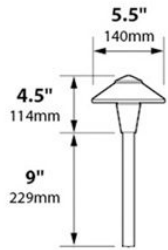

Product Description

CONSTRUCTION: Cast aluminum China Hat; matching extruded aluminum stanchion
LAMP SUPPLIED: 4w, 300 lumen integrated round LED flat panel, warm white 3000K
LIFETIME RATING: 50,000 Hours
WIRING: 120v standard wiring
MOUNTING: Tapped 1/2" NPS

China Hat 5.5" Integrated LED Cast Aluminum 120v Path Landscape Light

Line Drawing LED Model

Incandescent Model

Photometrics

Half Spread Photometrics
12 ft. (3.7 m) diameter

GRAND LIGHT

Lighting & Design Since 1929