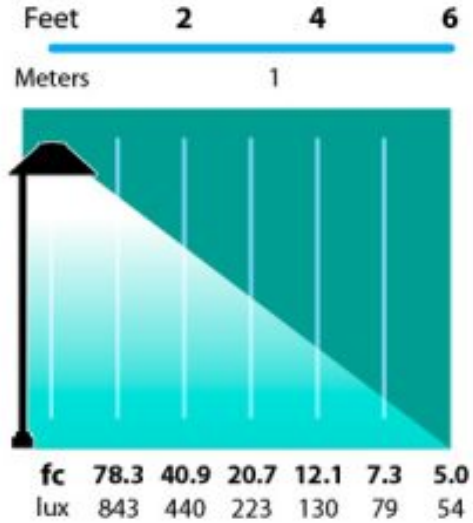

China Hat 5.5" Integrated LED Cast Aluminum 120v Path Landscape Light

Line Drawing LED Model

Incandescent Model

Photometrics

Half Spread Photometrics
12 ft. (3.7 m) diameter

GRAND LIGHT

Lighting & Design Since 1929