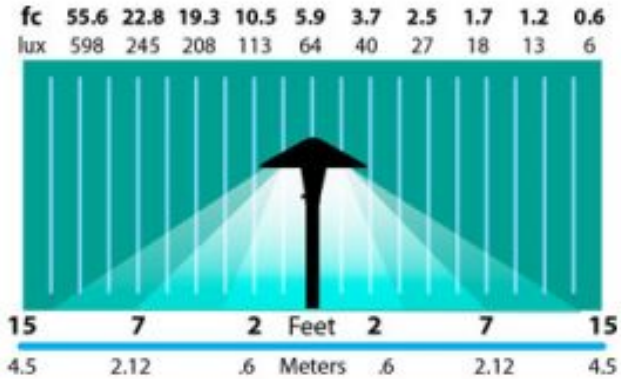

#124-473 - Brass

#124-475 - Acid Verde

China Hat 5.5" Integrated LED Solid Brass 120v Area Landscape Light

Line Drawing LED Model

Incandescent Model

Photometrics

GRAND LIGHT

Lighting & Design Since 1929