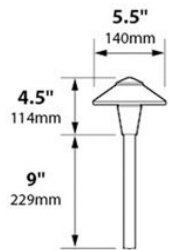

#124-473 - Brass

#124-475 - Acid Verde

China Hat 5.5" Integrated LED Solid Brass 120v Area Landscape Light

Line Drawing LED Model

Incandescent Model

Photometrics

GRAND LIGHT

Lighting & Design Since 1929