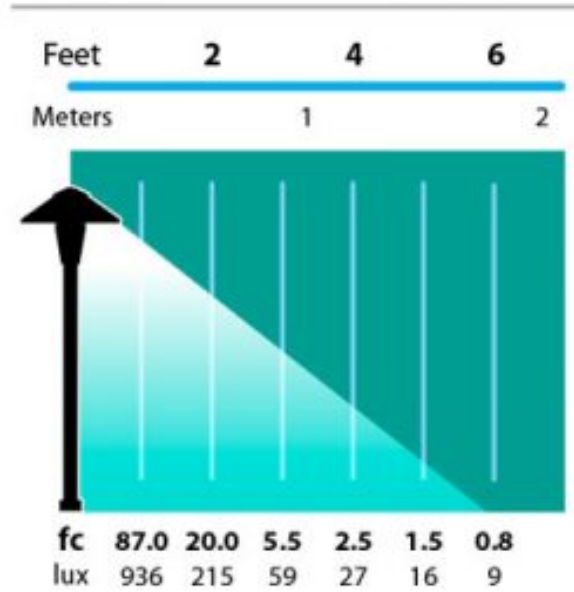

China Hat 5.5" Integrated LED Solid Brass 120v Area Landscape Light

Line Drawing LED Model

Incandescent Model

Photometrics

GRAND LIGHT

Lighting & Design Since 1929

104 Day St. Seymour, CT 06483
PH: 1-800-922-1469 Fax: 203-785-1184
Web: GrandLight.com

China Hat 5.5" Integrated LED Solid Brass 120v Area Landscape Light

#124-086 - Acid Rust
#124-085 - Brass

#124-087 - Acid Verde