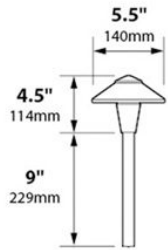

Incandescent Model