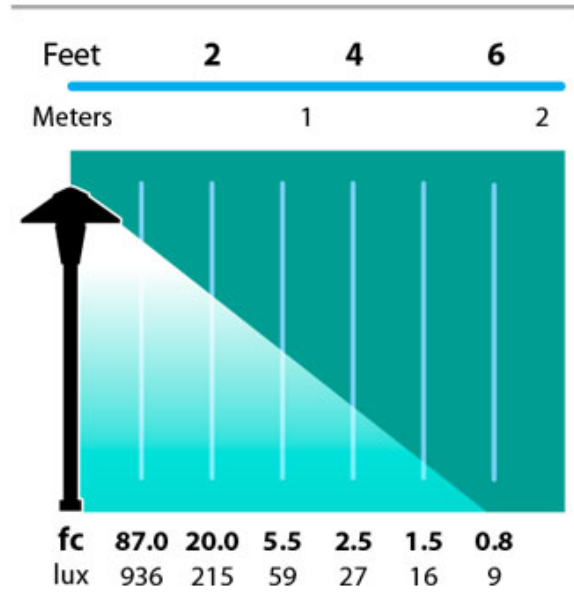

Photometrics

GRAND LIGHT

Lighting & Design Since 1929

104 Day St. Seymour, CT 06483
PH: 1-800-922-1469 Fax: 203-785-1184
Web: GrandLight.com

China Hat 5.5" Integrated LED Cast Aluminum 120v Area Landscape Light

#124077 - Camel Tone #124080 - Weathered Iron
#124076 - Antique Verde #124079 - Weathered Brown
#124078 - Rust #124081 - Black Texture