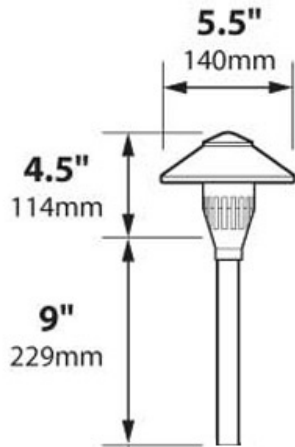

China Hat 5.5" Integrated LED Cast Aluminum 120v Area Landscape Light

Line Drawing