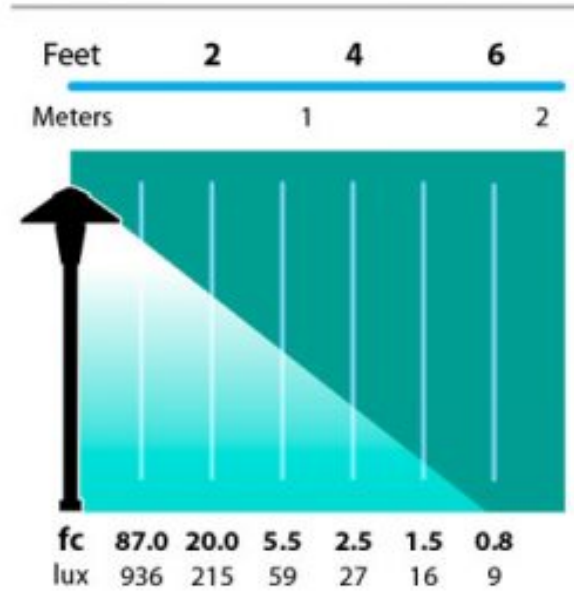

Photometrics

GRAND LIGHT

Lighting & Design Since 1929

104 Day St. Seymour, CT 06483
PH: 1-800-922-1469 Fax: 203-785-1184
Web: GrandLight.com

China Hat 5.5" Integrated LED Cast Aluminum 120v Area Landscape Light

#124077 - Camel Tone #124080 - Weathered Iron
#124076 - Antique Verde #124079 - Weathered Brown
#124078 - Rust #124081 - Black Texture