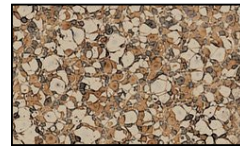

China Hat 5.5" Integrated LED Cast Aluminum 120v Area Landscape Light

Finish Options

Black Texture

Rust

Weathered Brown

Weathered Iron

Camel Tone

Product Description

CONSTRUCTION: Cast aluminum China Hat with matching extruded aluminum stanchion and a fixed LED heat sink hub

LENS: High impact clear acrylic

LIGHT SOURCE: 120v, 4w 300 lumen integrated round LED flat panel, warm white 3000K

China Hat 5.5" Integrated LED Cast Aluminum 120v Area Landscape Light

#124077 - Camel Tone

#124076 - Antique Verde

#124078 - Rust

#124080 - Weathered Iron

#124079 - Weathered Brown

#124081 - Black Texture

China Hat 5.5" Integrated LED Cast Aluminum 120v Area Landscape Light

#124077 - Camel Tone #124080 - Weathered Iron
#124076 - Antique Verde #124079 - Weathered Brown
#124078 - Rust #124081 - Black Texture