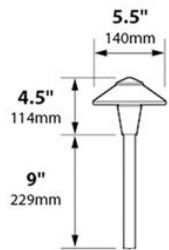

Incandescent Model