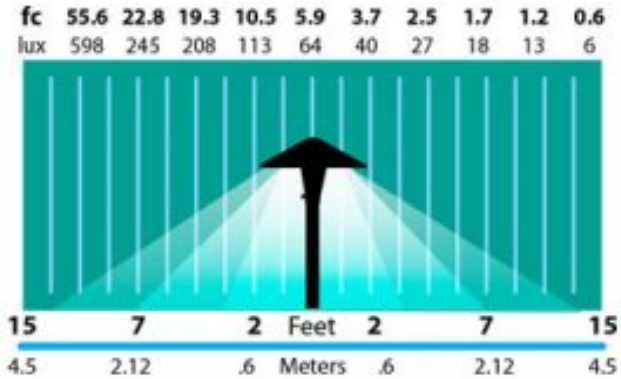

China Hat 5.5" Incandescent Solid Brass 120v Area Landscape Light

Line Drawing LED Model

Incandescent Model

Photometrics

GRAND LIGHT

Lighting & Design Since 1929

104 Day St. Seymour, CT 06483
PH: 1-800-922-1469 Fax: 203-785-1184
Web: GrandLight.com

China Hat 5.5" Incandescent Solid Brass 120v Area Landscape Light

#57794 - Acid Rust
#57792 - Brass

#57793 - Acid Verde