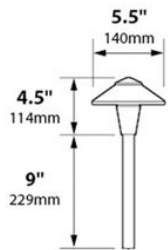

Incandescent Model