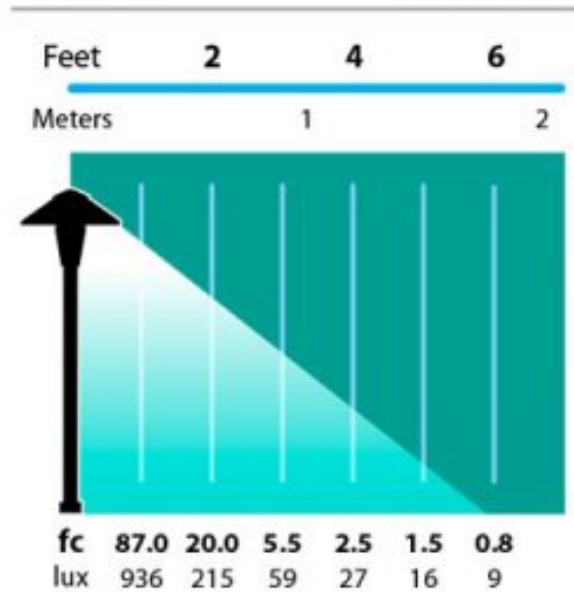

China Hat 5.5" Incandescent Solid Brass 120v Area Landscape Light

Line Drawing LED Model

Incandescent Model

Photometrics

GRAND LIGHT

Lighting & Design Since 1929

104 Day St. Seymour, CT 06483
PH: 1-800-922-1469 Fax: 203-785-1184
Web: GrandLight.com

China Hat 5.5" Incandescent Solid Brass 120v Area Landscape Light

#48992 - Acid Rust
#48991 - Brass

#48993 - Acid Verde