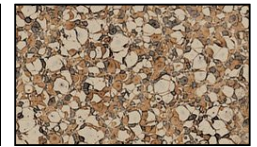

## Finish Options

Black Texture

Rust

Weathered Brown

Antique Verde

Weathered Iron

Camel Tone

#124997 - Camel Tone

#124996 - Antique Verde

#124999 - Rust

#125009 - Weathered Iron

#124998 - Weathered Brown

#124995 - Black Texture