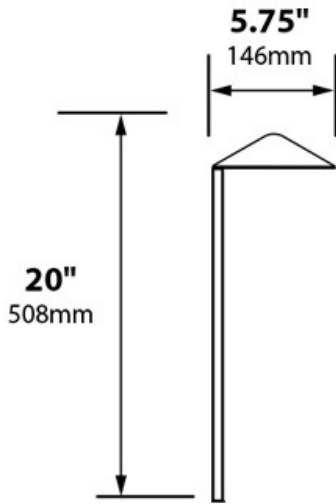

## Line Drawing

## Photometrics

Half Spread Photometrics  
10 ft. (3.0m) diameter

**GRAND LIGHT**

*Lighting & Design Since 1929*

104 Day St. Seymour, CT 06483  
PH: 1-800-922-1469 Fax: 203-785-1184  
Web: GrandLight.com

**China Hat 5.75" Incandescent Cast Aluminum 120v Path  
Landscape Light**