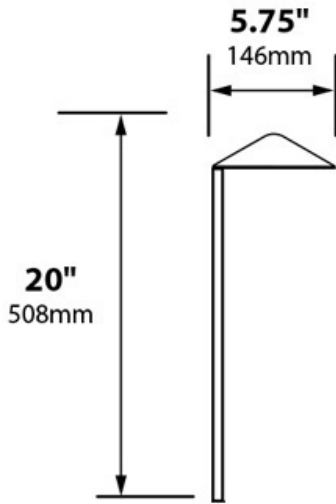

## Line Drawing

## Photometrics

Half Spread Photometrics  
10 ft. (3.0m) diameter

**GRAND LIGHT**

*Lighting & Design Since 1929*

104 Day St. Seymour, CT 06483  
PH: 1-800-922-1469 Fax: 203-785-1184  
Web: GrandLight.com

**China Hat 5.75" Integrated LED Cast Aluminum 120v Path  
Landscape Light**