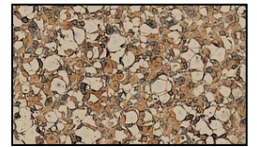

## Finish Options

Black Texture

Rust

Weathered Brown

Antique Verde

Weathered Iron

Camel Tone

#124-979 - Camel Tone                      #124-982 - Weathered Iron  
#124-978 - Antique Verde                #124-980 - Weathered Brown  
#124-981 - Rust                              #124-977 - Black Texture