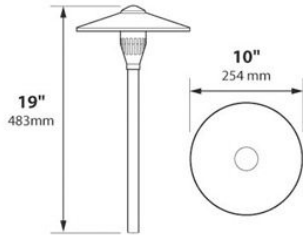

China Hat 7.5" Incandescent Cast Aluminum 120v Area Landscape Light

Line Drawing LED Model