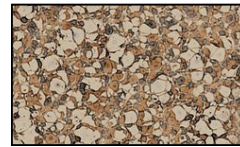

## Finish Options

Black Texture

Rust

Weathered Brown

Weathered Iron

Camel Tone