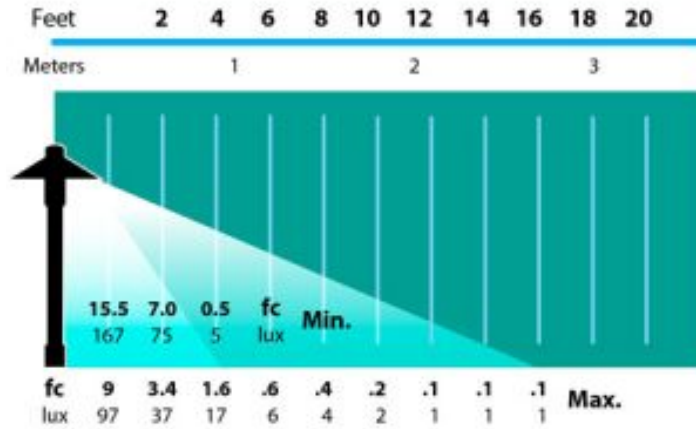

Photometrics

Half Spread Photometrics
4 ft. (1.2m) Min. to 16 ft. (7.3m) diameter Max.

GRAND LIGHT

Lighting & Design Since 1929

104 Day St. Seymour, CT 06483
PH: 1-800-922-1469 Fax: 203-785-1184
Web: GrandLight.com