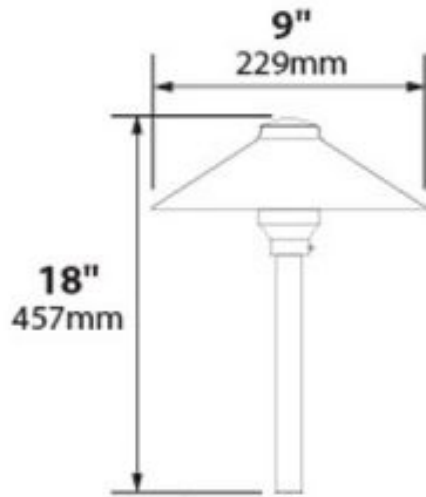

CONSTRUCTION: Aluminum China Hat with matching extruded stanchion; cast aluminum adjustable hub

NO LAMP SUPPLIED:

SOCKET: Double contact bayonet base, brass nickel plated lamp socket screw shell

WIRING: Black 3 foot 18/2 zip cord from base of fixture

MOUNTING: Tapped 1/2" NPS

GRAND LIGHT

Lighting & Design Since 1929

104 Day St. Seymour, CT 06483
PH: 1-800-922-1469 Fax: 203-785-1184
Web: GrandLight.com

China Hat 9" Incandescent Aluminum 120v Area Landscape Light

Photometrics

Half Spread Photometrics
4 ft. (1.2m) Min. to 16 ft. (7.3m) diameter Max.

GRAND LIGHT

Lighting & Design Since 1929

104 Day St. Seymour, CT 06483
PH: 1-800-922-1469 Fax: 203-785-1184
Web: GrandLight.com