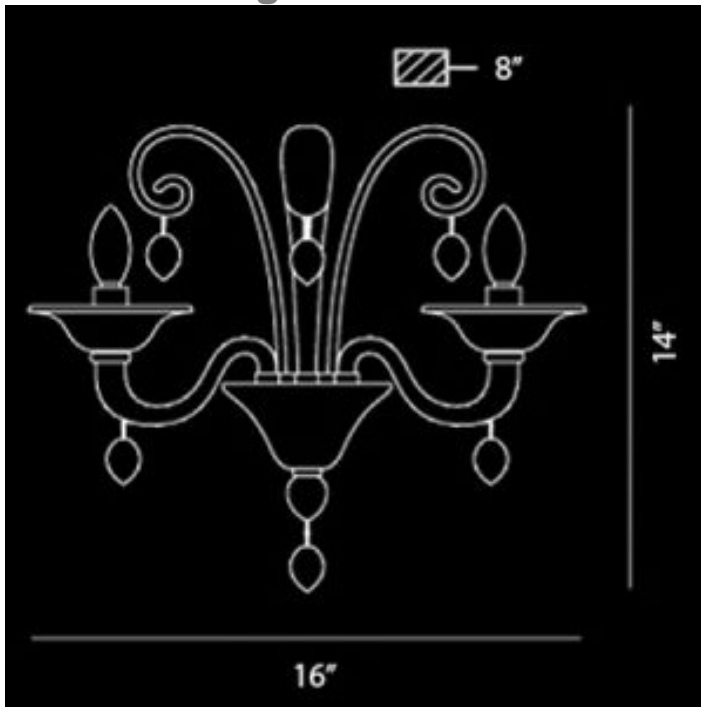

Ciatura 2 Light Large Hand Blown Glass Wall Sconce

Product Description

Ciatura Wall Sconce features hand blown clear Florentine style glass with a chrome finish. Diameter: 16"

Height: 14"

Max Extension: 8"

Est. Weight: 6.69 lbs

GRAND LIGHT

Lighting & Design Since 1929

104 Day St. Seymour, CT 06483
PH: 1-800-922-1469 Fax: 203-785-1184
Web: GrandLight.com

Ciatura 2 Light Large Hand Blown Glass Wall Sconce

Ciatura 2 Light Large Hand Blown Glass Wall Sconce

Line Drawing

GRAND LIGHT
Lighting & Design Since 1929

104 Day St. Seymour, CT 06483
PH: 1-800-922-1469 Fax: 203-785-1184
Web: GrandLight.com

Ciatura 2 Light Large Hand Blown Glass Wall Sconce