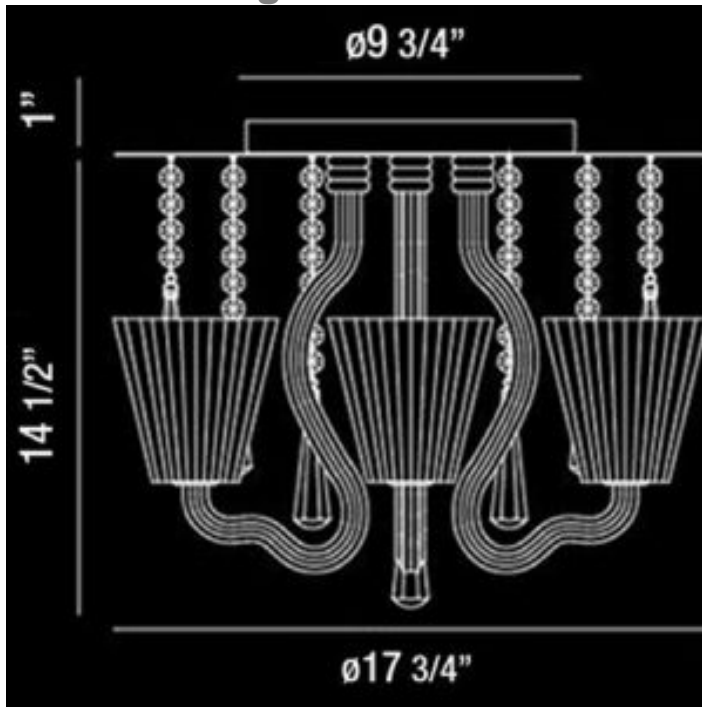

Corato 17.75" Dia Large Glass Flush Mount Ceiling Light

Finish Options

Chrome

Shade Options

Clear

Product Description

Hand blown glass arms elevate crystal shades and strands of crystals that reflect in a mirrored canopy. Diameter: 17.75"

Height: 14.5"

Est. Weight: 17.16 lbs

Lamping: (4) 40W G9 bulb (included)

GRAND LIGHT
Lighting & Design Since 1929

104 Day St. Seymour, CT 06483
PH: 1-800-922-1469 Fax: 203-785-1184
Web: GrandLight.com

Corato 17.75" Dia Large Glass Flush Mount Ceiling Light
#188347 - Chrome/Clear

Corato 17.75" Dia Large Glass Flush Mount Ceiling Light

Line Drawing

GRAND LIGHT
Lighting & Design Since 1929

104 Day St. Seymour, CT 06483
PH: 1-800-922-1469 Fax: 203-785-1184
Web: GrandLight.com

Corato 17.75" Dia Large Glass Flush Mount Ceiling Light
#188347 - Chrome/Clear