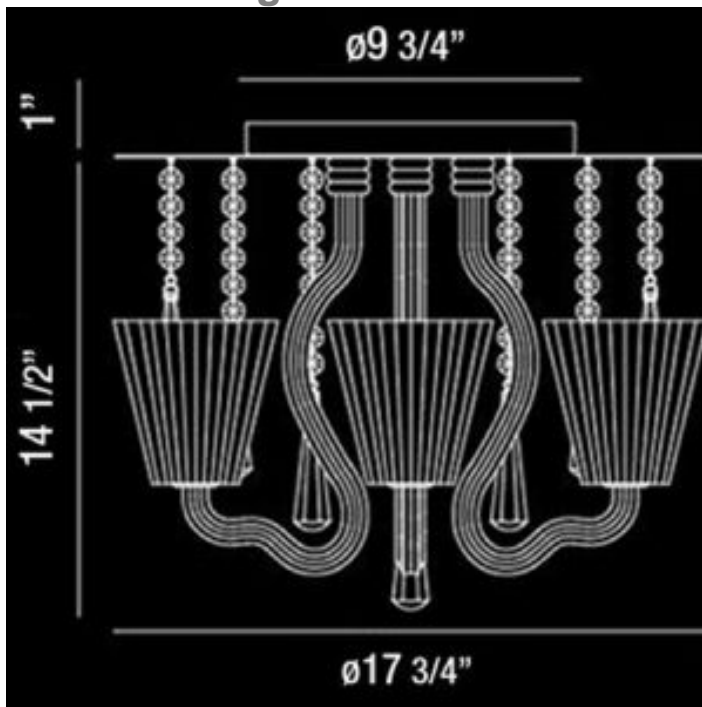

### Product Description

Hand blown glass arms elevate crystal shades and strands of crystals that reflect in a mirrored canopy. Diameter: 17.75"

Height: 14.5"

Est. Weight: 17.16 lbs

Lamping: (4) 40W G9 bulb (included)

**GRAND LIGHT**  
*Lighting & Design Since 1929*

104 Day St. Seymour, CT 06483  
PH: 1-800-922-1469 Fax: 203-785-1184  
Web: GrandLight.com

Corato 17.75" Dia Large Glass Flush Mount Ceiling Light  
#188347 - Chrome/Clear

# Corato 17.75" Dia Large Glass Flush Mount Ceiling Light

## Line Drawing

**GRAND LIGHT**  
*Lighting & Design Since 1929*

104 Day St. Seymour, CT 06483  
PH: 1-800-922-1469 Fax: 203-785-1184  
Web: GrandLight.com

Corato 17.75" Dia Large Glass Flush Mount Ceiling Light  
#188347 - Chrome/Clear