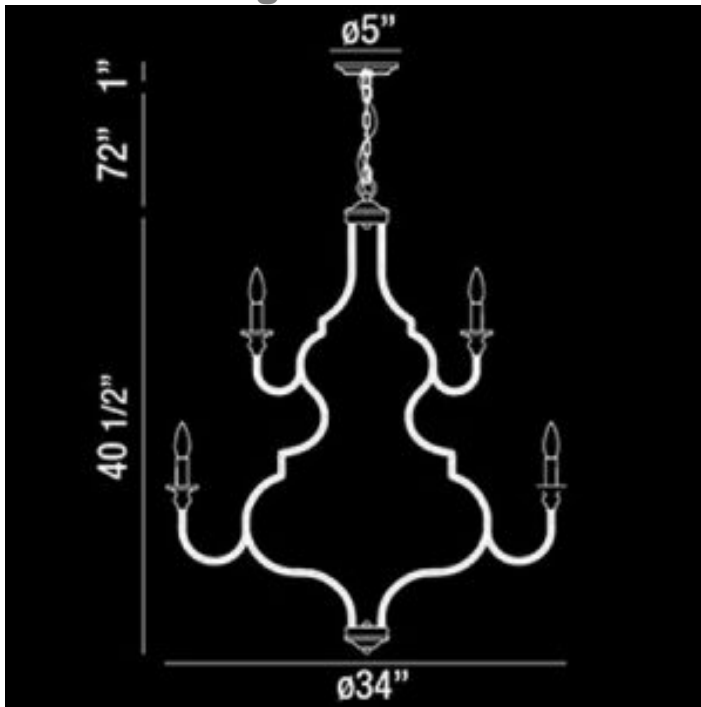

Corda 12 Light Large Transitional Chandelier

Finish Options

Oil Rubbed Bronze

Product Description

Jute rope frame with bronze accents. Diameter: 34"
Height: 40.5"
Chain Length: 72"
Est. Weight: 22 lbs

GRAND LIGHT
Lighting & Design Since 1929

104 Day St. Seymour, CT 06483
PH: 1-800-922-1469 Fax: 203-785-1184
Web: GrandLight.com

Corda 12 Light Large Transitional Chandelier
#188280 - Oil Rubbed Bronze

Corda 12 Light Large Transitional Chandelier

Line Drawing

GRAND LIGHT
Lighting & Design Since 1929

104 Day St. Seymour, CT 06483
PH: 1-800-922-1469 Fax: 203-785-1184
Web: GrandLight.com

Corda 12 Light Large Transitional Chandelier
#188280 - Oil Rubbed Bronze