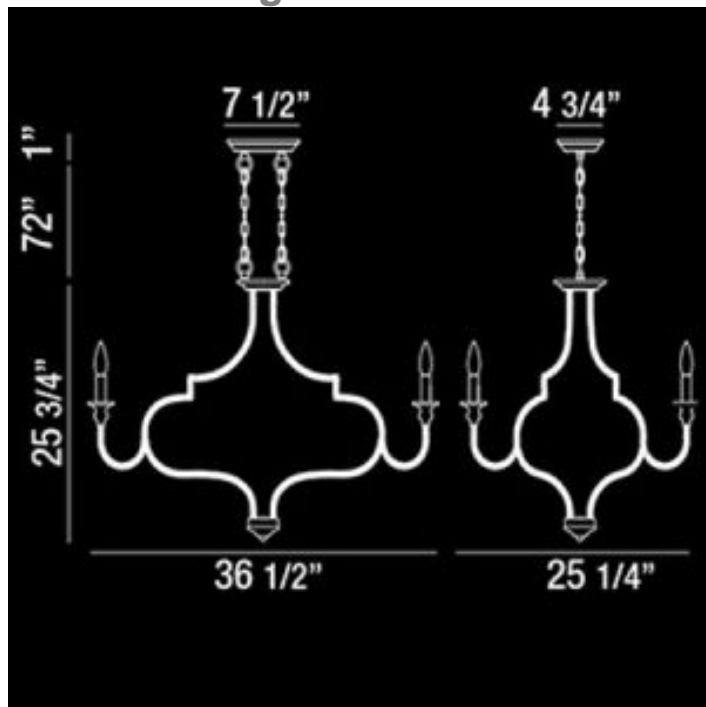

Corda 8 Light Large Transitional Chandelier

Line Drawing

GRAND LIGHT
Lighting & Design Since 1929

104 Day St. Seymour, CT 06483
PH: 1-800-922-1469 Fax: 203-785-1184
Web: GrandLight.com

Corda 8 Light Large Transitional Chandelier
#188279 - Oil Rubbed Bronze