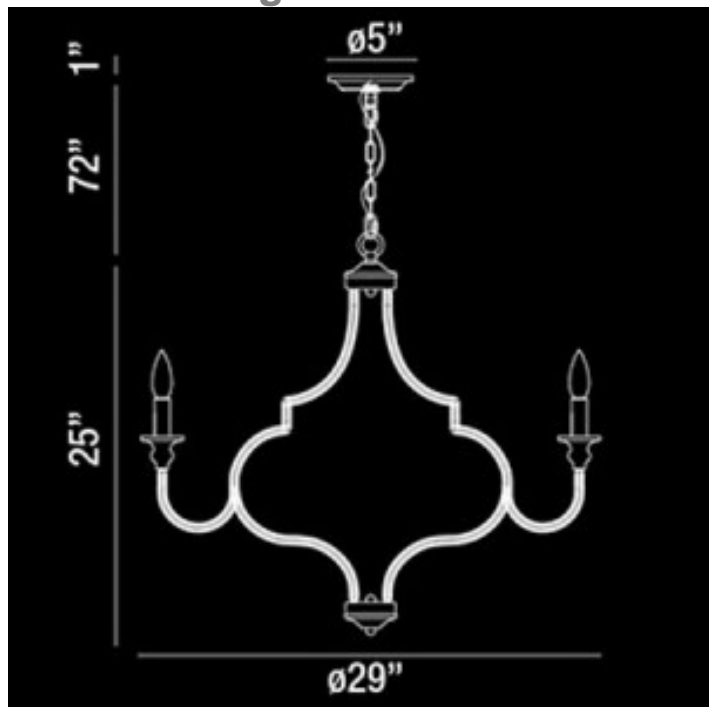

Corda 8 Light Large Transitional Chandelier

Line Drawing

GRAND LIGHT
Lighting & Design Since 1929

104 Day St. Seymour, CT 06483
PH: 1-800-922-1469 Fax: 203-785-1184
Web: GrandLight.com

Corda 8 Light Large Transitional Chandelier
#188278 - Oil Rubbed Bronze