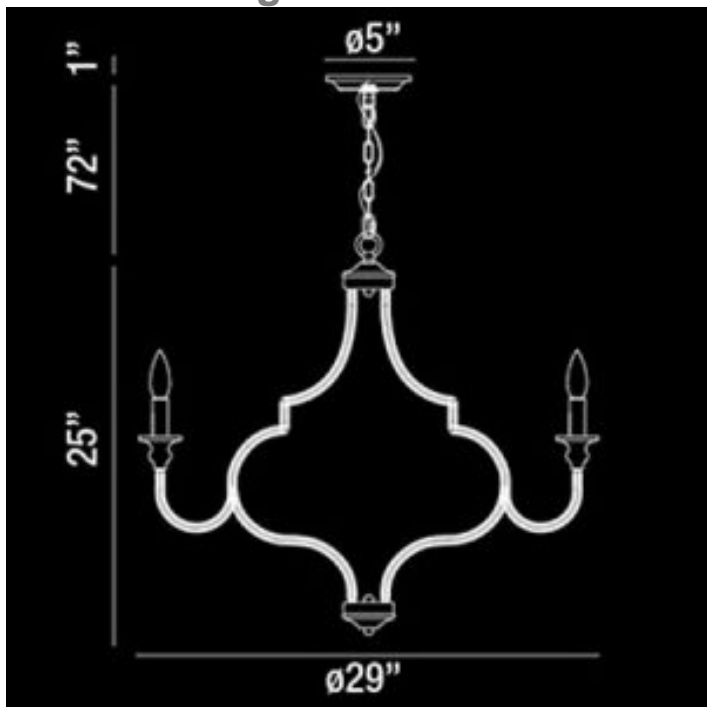

Corda 8 Light Large Transitional Chandelier

Line Drawing

GRAND LIGHT
Lighting & Design Since 1929

104 Day St. Seymour, CT 06483
PH: 1-800-922-1469 Fax: 203-785-1184
Web: GrandLight.com

Corda 8 Light Large Transitional Chandelier
#188278 - Oil Rubbed Bronze