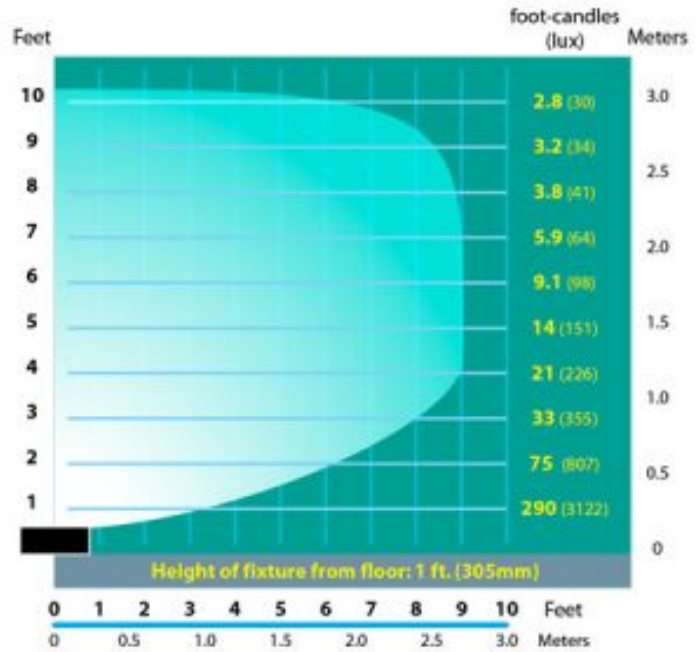

#126633 - Camel Tone

#126632 - Antique Verde

#126634 - Rust

#126635 - Weathered Iron

#126636 - Weathered Brown

#126631 - Black Texture

Double Lamp Floodlight 9.33" Fluorescent Cast Aluminum 120v Directional Flood Landscape Light

Line Drawing

Photometrics

GRAND LIGHT

Lighting & Design Since 1929

104 Day St. Seymour, CT 06483
PH: 1-800-922-1469 Fax: 203-785-1184
Web: GrandLight.com

**Double Lamp Floodlight 9.33" Fluorescent Cast Aluminum 120v
Directional Flood Landscape Light**