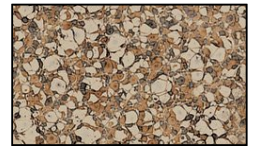

Double Lamp Floodlight 9.33" Fluorescent Cast Aluminum 120v Directional Flood Landscape Light

Finish Options

Black Texture

Rust

Weathered Brown

Antique Verde

Weathered Iron

Camel Tone

Product Description

CONSTRUCTION: Die cast aluminum floodlight with heavy duty adjustable die cast aluminum swivel

LENS: High impact clear tempered flat glass

GASKET: High temperature red silicone

REFLECTOR: Highly polished specular aluminum

#126633 - Camel Tone

#126632 - Antique Verde

#126634 - Rust

#126635 - Weathered Iron

#126636 - Weathered Brown

#126631 - Black Texture

Double Lamp Floodlight 9.33" Fluorescent Cast Aluminum 120v Directional Flood Landscape Light

#126633 - Camel Tone #126635 - Weathered Iron
#126632 - Antique Verde #126636 - Weathered Brown
#126634 - Rust #126631 - Black Texture