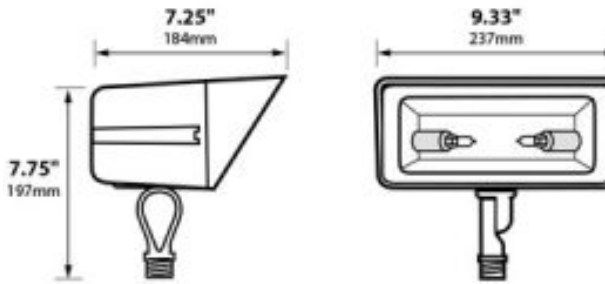

Line Drawing

Photometrics

GRAND LIGHT

Lighting & Design Since 1929

104 Day St. Seymour, CT 06483
PH: 1-800-922-1469 Fax: 203-785-1184
Web: GrandLight.com

**Double Lamp Floodlight 9.33" Fluorescent Cast Aluminum 120v
Directional Flood Landscape Light**