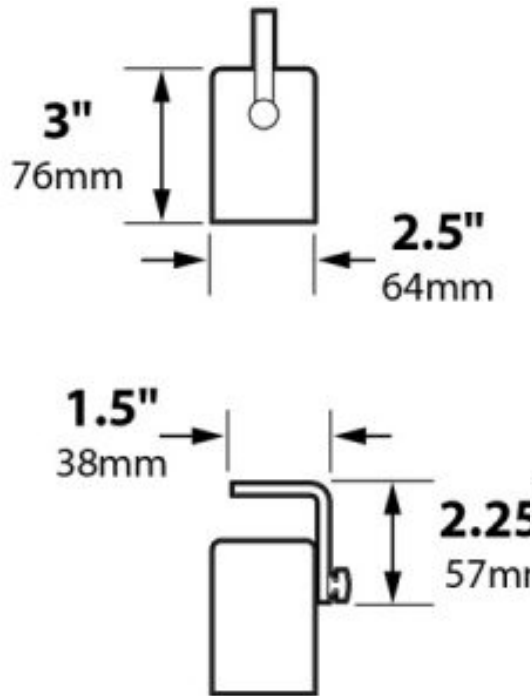

Bulb Options

LED

Incandescent

Product Description

CONSTRUCTION: Spun aluminum canister with matching aluminum adjustable aiming bracket

LENS: None

LAMP SUPPLIED: 18w S8 #1141; 1200 hours average rating (25w max) or 2.2w 50,000 hours average rating OMNI-2 LED

#127143 - Camel Tone/Incandescent

...and more! Contact us for more information.

Down Light Canister 2.5" w/ Aiming Bracket Aluminum 12v Specialty Landscape Light

Line Drawing

Photometrics

Half Spread Photometrics
20 ft. (6.0m) diameter