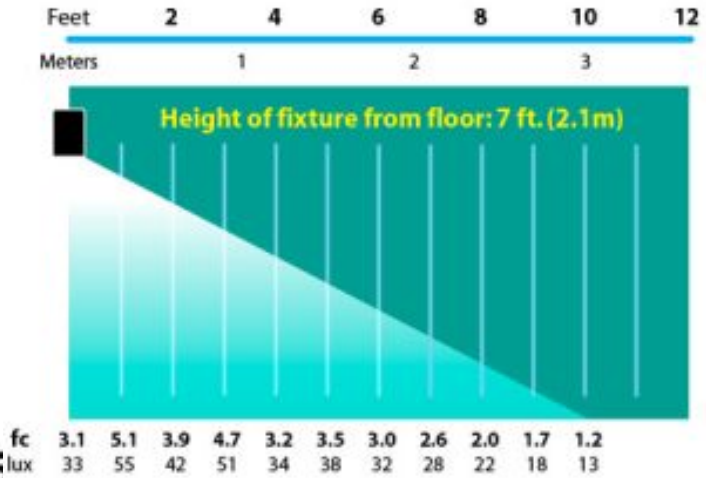

#127143 - Camel Tone/Incandescent

...and more! Contact us for more information.

Down Light Canister 2.5" w/ Aiming Bracket Aluminum 12v Specialty Landscape Light

Line Drawing

Photometrics

Half Spread Photometrics
20 ft. (6.0m) diameter