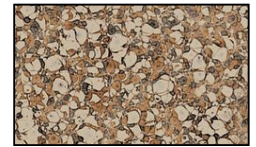

Down Light Canister 2.5" w/ Aiming Bracket Aluminum 12v Specialty Landscape Light

Finish Options

Black Texture

Rust

Weathered Brown

Antique Verde

Weathered Iron

Camel Tone

- | | |
|-----------------------------------|-----------------------------|
| #127141 - Black | #127144 - Rust/Incandescent |
| #127142 - Antique | #127145 - Weathered |
| #127143 - Camel Tone/Incandescent | |
| #127140 - Bronze/Incandescent | |
| #127141 - Black | |
| Brown/Incandescent | |
| Iron/Incandescent | |
| Verde/Incandescent | |