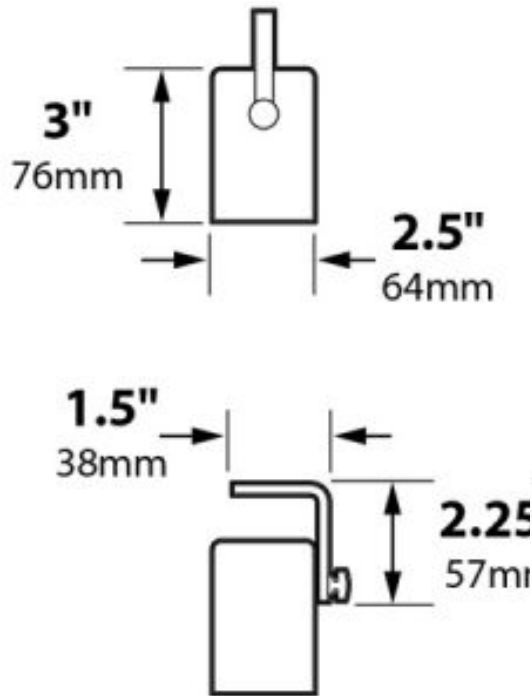

Down Light Canister 2.5" w/ Aiming Bracket Brass 12v Specialty Landscape Light

Line Drawing

Photometrics