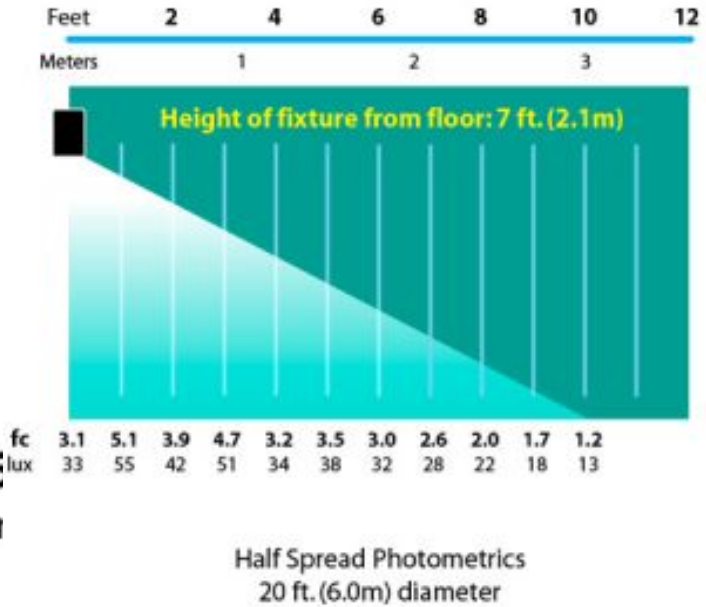

Line Drawing

Photometrics

GRAND LIGHT

Lighting & Design Since 1929

104 Day St. Seymour, CT 06483
PH: 1-800-922-1469 Fax: 203-785-1184
Web: GrandLight.com

Down Light Canister 2.5" w/ Aiming Bracket Brass 12v Specialty Landscape Light