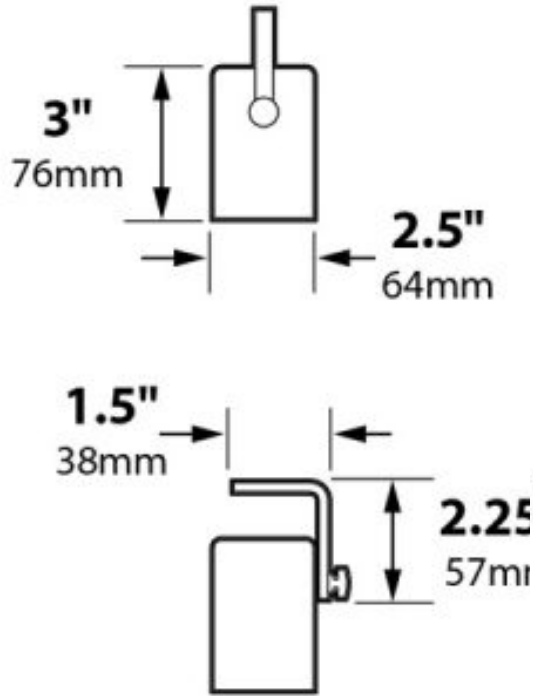

Product Description

CONSTRUCTION: Spun copper canister with matching copper adjustable aiming bracket

LENS: None

LAMP SUPPLIED: 18w S8 #1141; 1200 hours average rating (25w max) or 2.2w 50,000 hours average rating OMNI-2 LED

SOCKET: Single contact bayonet, brass nickel plated lamp socket screw shell with 200°C silicone lead wires

WIRING: Black 3 foot 18/2 zip cord from base of fixture

MOUNTING: Surface mount aiming bracket and hardware

GRAND LIGHT

Lighting & Design Since 1929

104 Day St. Seymour, CT 06483
PH: 1-800-922-1469 Fax: 203-785-1184
Web: GrandLight.com

Down Light Canister 2.5" w/ Aiming Bracket Copper 12v Specialty Landscape Light

Line Drawing

Photometrics

Half Spread Photometrics
20 ft. (6.0m) diameter

GRAND LIGHT

Lighting & Design Since 1929

104 Day St. Seymour, CT 06483
PH: 1-800-922-1469 Fax: 203-785-1184
Web: GrandLight.com

**Down Light Canister 2.5" w/ Aiming Bracket Copper 12v Specialty
Landscape Light**