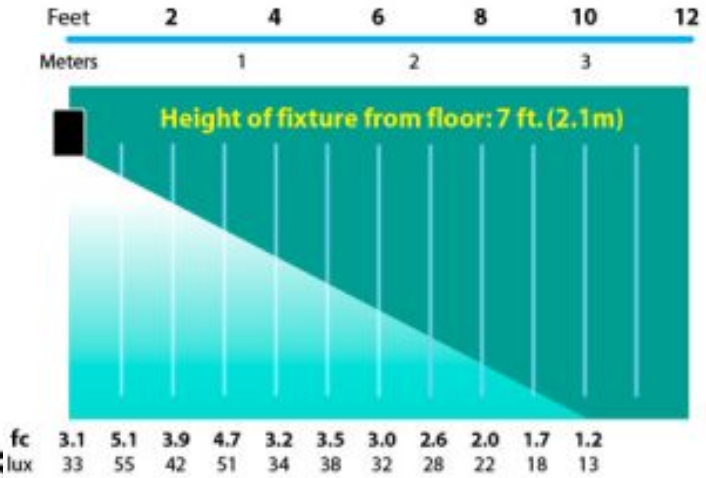

Line Drawing

Photometrics

Half Spread Photometrics
20 ft. (6.0m) diameter

GRAND LIGHT

Lighting & Design Since 1929

104 Day St. Seymour, CT 06483
PH: 1-800-922-1469 Fax: 203-785-1184
Web: GrandLight.com

**Down Light Canister 2.5" w/ Aiming Bracket Copper 12v Specialty
Landscape Light**