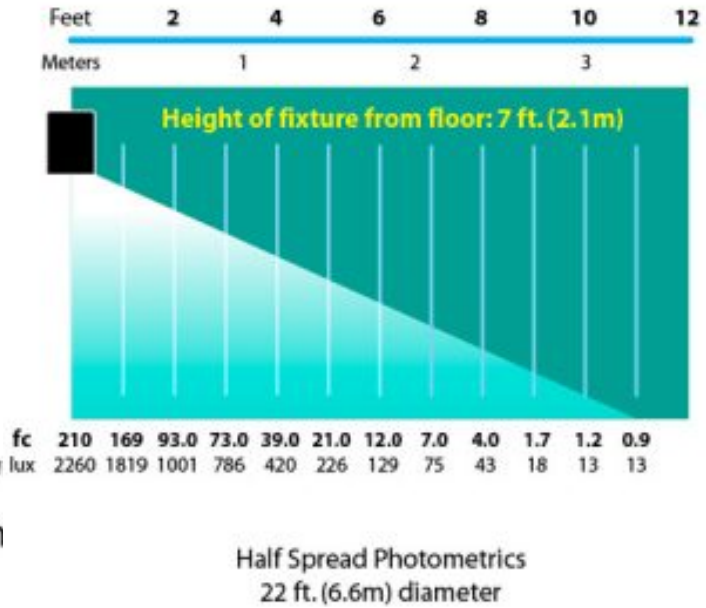

Line Drawing

Photometrics

GRAND LIGHT

Lighting & Design Since 1929

104 Day St. Seymour, CT 06483
PH: 1-800-922-1469 Fax: 203-785-1184
Web: GrandLight.com

Down Light Canister 3" w/ Aiming Bracket Incandescent Aluminum 12v Specialty Landscape Light