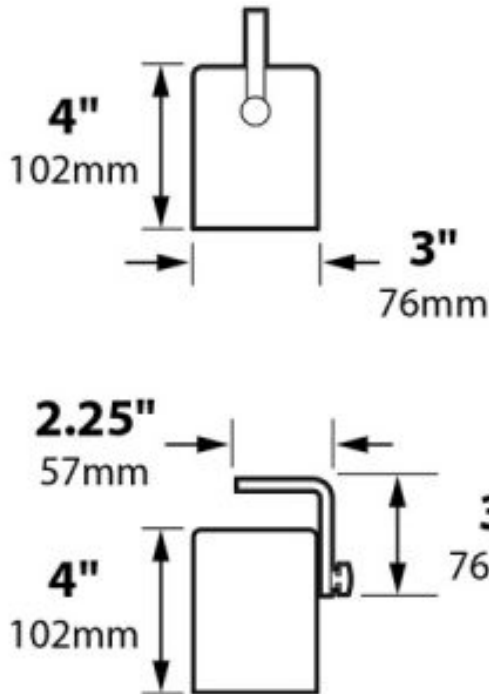

Line Drawing

Photometrics

GRAND LIGHT

Lighting & Design Since 1929

104 Day St. Seymour, CT 06483
PH: 1-800-922-1469 Fax: 203-785-1184
Web: GrandLight.com

Down Light Canister 3" w/ Aiming Bracket Incandescent Aluminum 12v Specialty Landscape Light