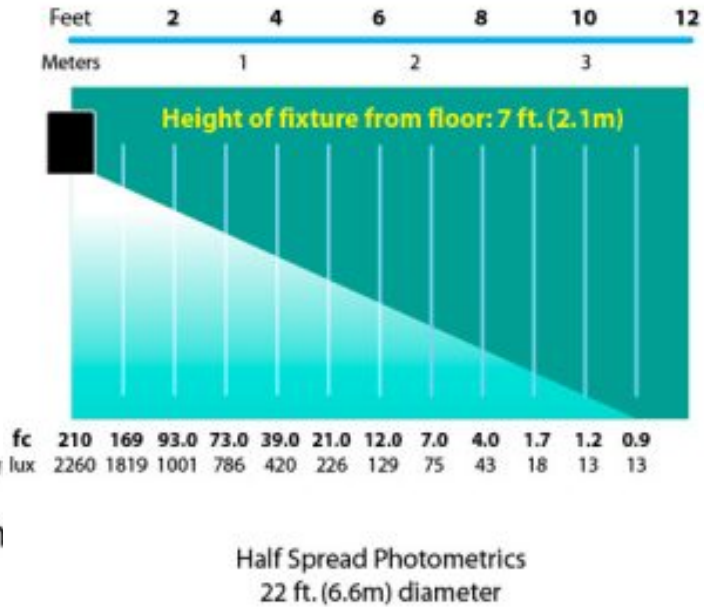

#127196 - Acid Rust

#127197 - Acid Verde

#127195 - Brass

Down Light Canister 3" w/ Aiming Bracket Incandescent Brass 12v Specialty Landscape Light

Line Drawing

Photometrics

GRAND LIGHT

Lighting & Design Since 1929