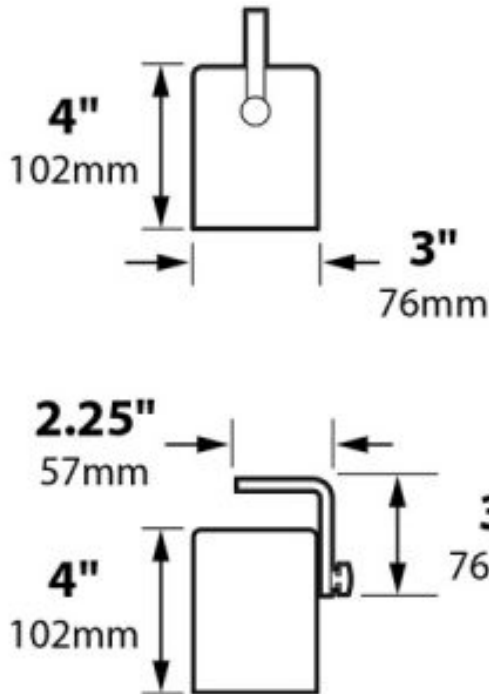

Down Light Canister 3" w/ Aiming Bracket Incandescent Brass 12v Specialty Landscape Light

Line Drawing

Photometrics