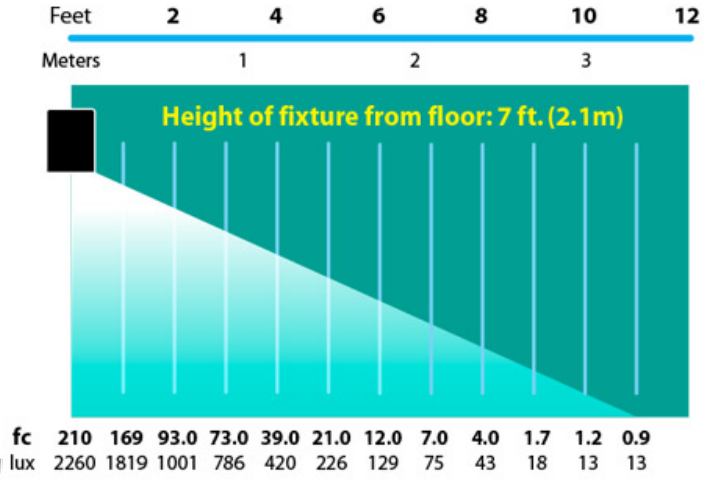

#127199 - Acid Rust

#127200 - Acid Verde

#127198 - Copper

Down Light Canister 3" w/ Aiming Bracket Incandescent Copper 12v Specialty Landscape Light

Line Drawing

Photometrics

Half Spread Photometrics
22 ft. (6.6m) diameter