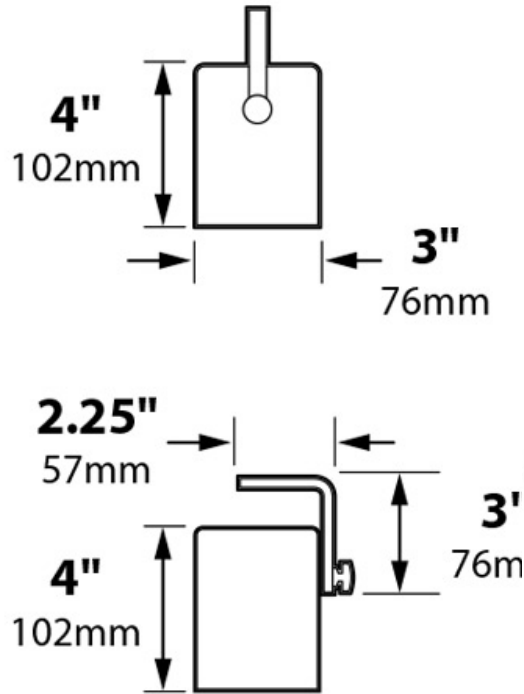

LENS: None

LAMP SUPPLIED: 50w ALR18 FL(25°); 4000 hours average rating (50w max)

SOCKET: Double contact bayonet base with 200°C silicone lead wires

WIRING: Black 3 foot 18/2 zip cord from base of fixture

MOUNTING: Surface mount aiming bracket and hardware

GRAND LIGHT

Lighting & Design Since 1929

104 Day St. Seymour, CT 06483
PH: 1-800-922-1469 Fax: 203-785-1184
Web: GrandLight.com

**Down Light Canister 3" w/ Aiming Bracket Incandescent Copper
12v Specialty Landscape Light**

#127199 - Acid Rust

#127200 - Acid Verde

#127198 - Copper

Down Light Canister 3" w/ Aiming Bracket Incandescent Copper 12v Specialty Landscape Light

Line Drawing

Photometrics

Half Spread Photometrics
22 ft. (6.6m) diameter