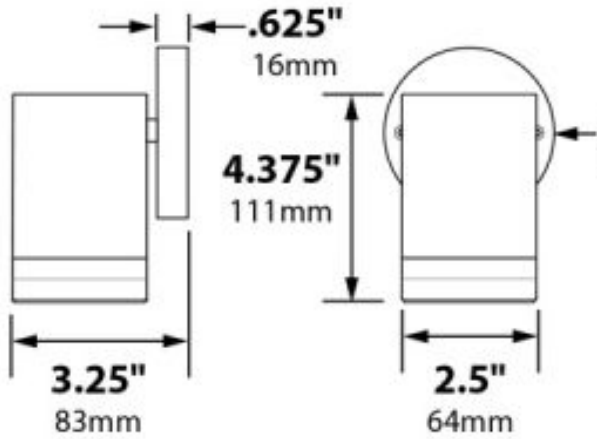

Product Description

CONSTRUCTION: Cast brass cylinder and canopy

LENS: Clear tempered flat glass

CANOPY GASKET: Black newsponge closed cell .190" thickness

LAMP SUPPLIED: 20w MR16 FL(BAB); 5000 hours average rating (20w max) or 4w ARROW LED 50,000 average rating

SOCKET: High temperature ceramic GU5.3 bi-pin, 250°C silicone lead wires

WIRING: Black and 2 White 250°C silicone lead wires

MOUNTING: Canopy included with 2 brass #2 Phillips, flat head, wood screws

GRAND LIGHT

Photometrics

Light Distribution and Photometrics
6 ft. (1.8m) radius

GRAND LIGHT

Lighting & Design Since 1929

104 Day St. Seymour, CT 06483
PH: 1-800-922-1469 Fax: 203-785-1184
Web: GrandLight.com

Down Light Wall Mount Solid Brass 12v Specialty Landscape Light