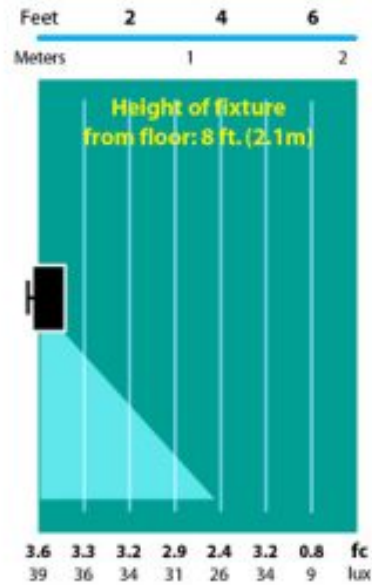

Product Description

CONSTRUCTION: Cast brass cylinder and canopy

LENS: Clear tempered flat glass

CANOPY GASKET: Black newsponge closed cell .190" thickness

LAMP SUPPLIED: 20w MR16 FL(BAB); 5000 hours average rating (20w max) or 4w ARROW LED 50,000 average rating

Photometrics

Light Distribution and Photometrics
6 ft. (1.8m) radius

GRAND LIGHT

Lighting & Design Since 1929

104 Day St. Seymour, CT 06483
PH: 1-800-922-1469 Fax: 203-785-1184
Web: GrandLight.com

Down Light Wall Mount Solid Brass 12v Specialty Landscape Light