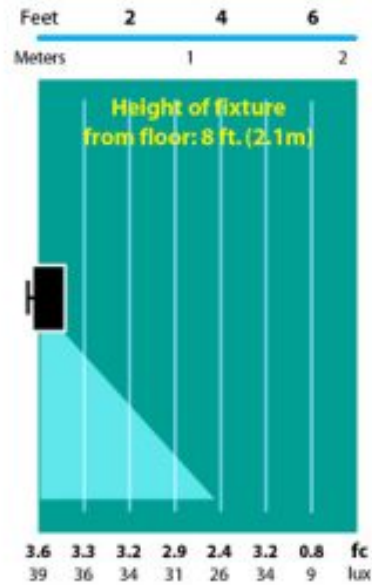

LENS: Clear tempered flat glass

CANOPY GASKET: Black newsponge closed cell .190" thickness

LAMP SUPPLIED: 20w MR16 FL(BAB) 5000 hours average rating (20w total max) or 4w ARROW LED 50,000 average rating

GRAND LIGHT

Lighting & Design Since 1929

104 Day St. Seymour, CT 06483
PH: 1-800-922-1469 Fax: 203-785-1184
Web: GrandLight.com

Down Light Wall Mount Stainless Steel 12v Specialty Landscape Light

#57572 - Stainless Steel/Incandescent

#127337 - Stainless Steel/LED

Down Light Wall Mount Stainless Steel 12v Specialty Landscape Light

Line Drawing

Photometrics

Light Distribution and Photometrics
6 ft. (1.8m) radius

GRAND LIGHT

Lighting & Design Since 1929