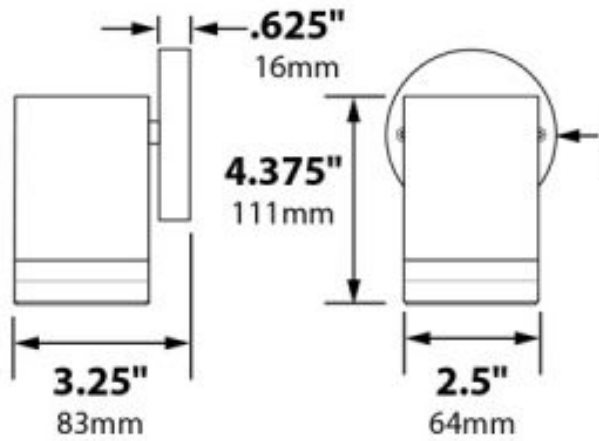

LENS: Clear tempered flat glass

CANOPY GASKET: Black newsponge closed cell .190" thickness

LAMP SUPPLIED: 20w MR16 FL(BAB) 5000 hours average rating (20w total max) or 4w ARROW LED 50,000 average rating

SOCKET: High temperature ceramic GU5.3 bi-pin with 250°C silicone lead wires

WIRING: Black and 2 White 250°C silicone lead wires

MOUNTING: Canopy included with 2 stainless steel or brass #2 Phillips, flat head, wood screws

GRAND LIGHT

Lighting & Design Since 1929

104 Day St. Seymour, CT 06483
PH: 1-800-922-1469 Fax: 203-785-1184
Web: GrandLight.com

Down Light Wall Mount Stainless Steel 12v Specialty Landscape Light

#57572 - Stainless Steel/Incandescent

#127337 - Stainless Steel/LED

Down Light Wall Mount Stainless Steel 12v Specialty Landscape Light

Line Drawing

Photometrics

Light Distribution and Photometrics
6 ft. (1.8m) radius

GRAND LIGHT

Lighting & Design Since 1929