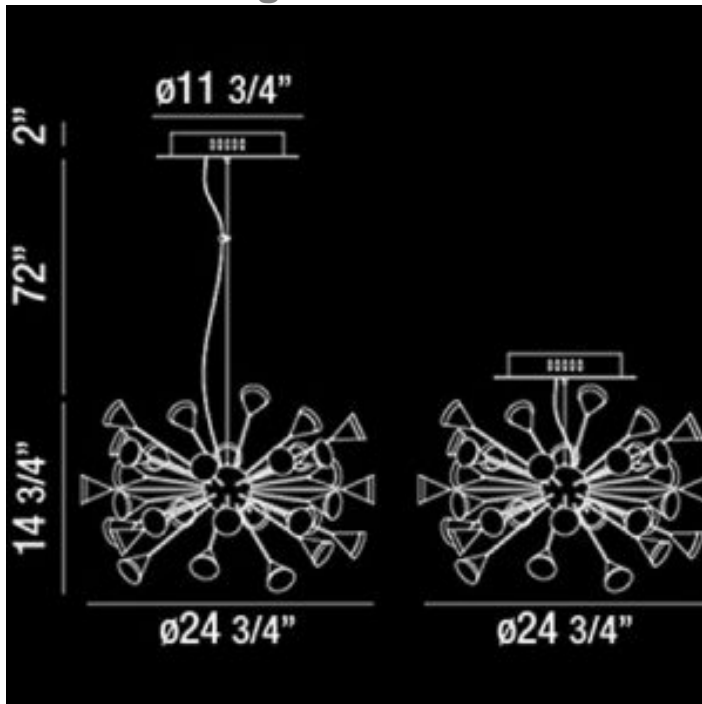

Esplo 32 Light 2-in-1 LED Medium Contemporary Convertible Chandelier

Line Drawing

GRAND LIGHT
Lighting & Design Since 1929

104 Day St. Seymour, CT 06483
PH: 1-800-922-1469 Fax: 203-785-1184
Web: GrandLight.com

Esplo 32 Light 2-in-1 LED Medium Contemporary Convertible
Chandelier

#188341 - Chrome/Frost White