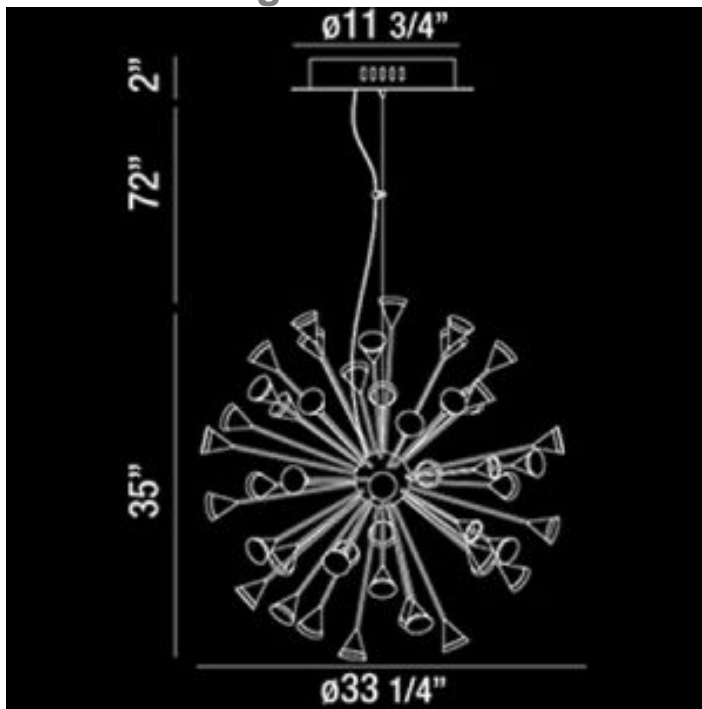

Esplo 48 Light LED Large Contemporary Chandelier

Line Drawing

GRAND LIGHT
Lighting & Design Since 1929

104 Day St. Seymour, CT 06483
PH: 1-800-922-1469 Fax: 203-785-1184
Web: GrandLight.com

Esplo 48 Light LED Large Contemporary Chandelier
#188342 - Chrome/Frost White