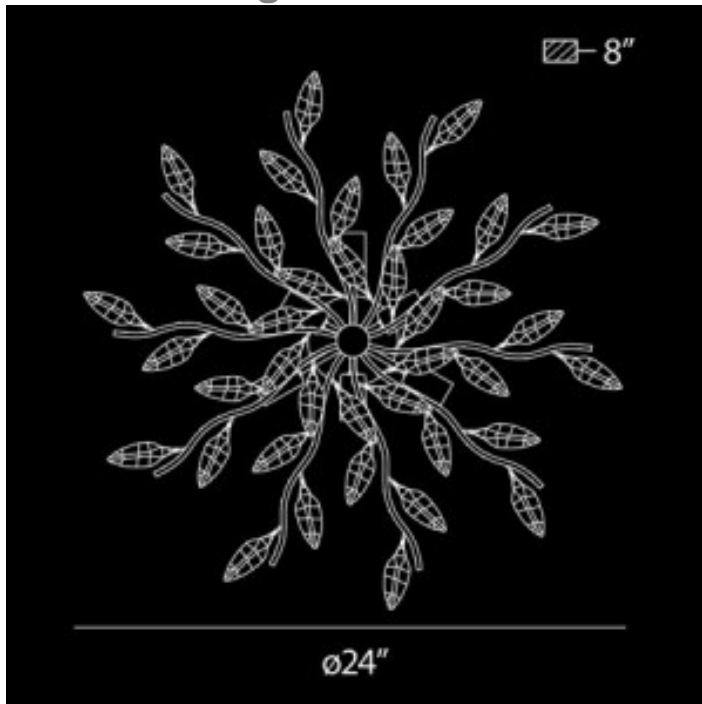

Felina 24" Dia Extra Large Contemporary Flush Mount Ceiling Light

Line Drawing

GRAND LIGHT

Lighting & Design Since 1929

104 Day St. Seymour, CT 06483
PH: 1-800-922-1469 Fax: 203-785-1184
Web: GrandLight.com

Felina 24" Dia Extra Large Contemporary Flush Mount Ceiling Light

#188370 - Chrome