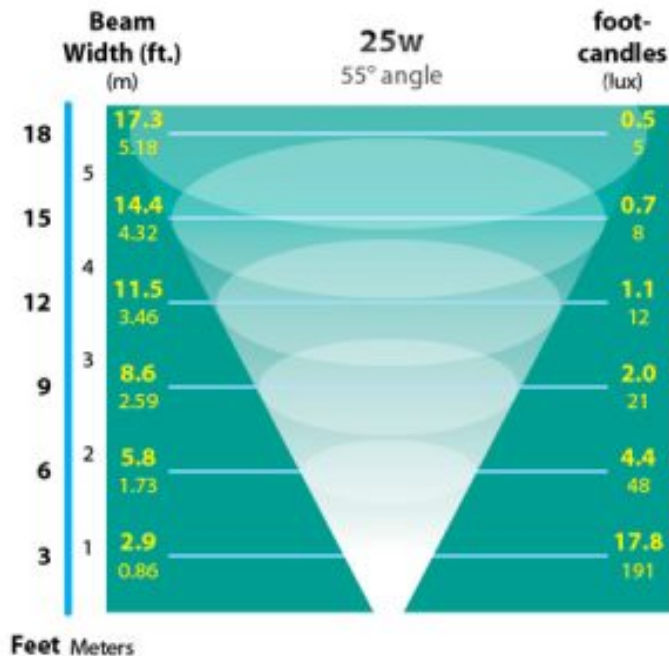

Photometrics

GRAND LIGHT

Lighting & Design Since 1929

104 Day St. Seymour, CT 06483
PH: 1-800-922-1469 Fax: 203-785-1184
Web: GrandLight.com

Flat Cap 5.75" Incandescent Solid Brass 12v Underwater
Landscape Light

#128171 - Brass