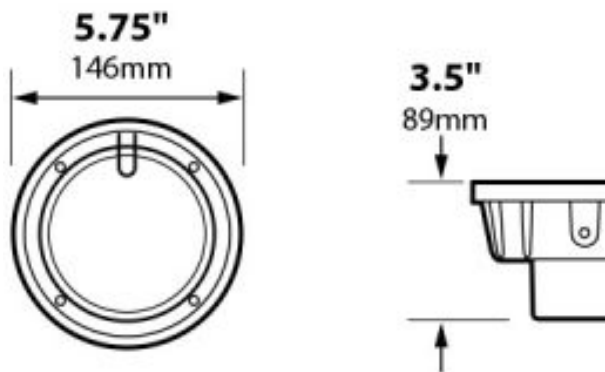

Flat Cap 5.75" Incandescent Solid Brass 12v Underwater Landscape Light

Line Drawing