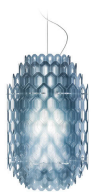

# Formay Suspension L 26-1/4" Dia Large Contemporary Pendant Light

## Finish Options

Blue

Orange

White

## Product Description

The Chantal Pendant Light is a visually stunning light fixture showcasing a unique, honeycomb-like texture. Made from a combination of patented materials Cristalflex® and Lentiflex®, this modern pendant light is suspended from a canopy by a single cord and is available in several vibrant colors. Housed within the center column is the LED light source, which when illuminated, casts diffused light outward in all directions. This decorative pendant light is perfect for providing diffused, ambient light in bedrooms, dining rooms, and living room spaces.

Cristalflex®: Brilliant like glass, but versatile and durable as only modern materials can be, this transparent material was developed and produced by Bayer Vivak®. This polycarbonate material is lightweight, visually appealing, and makes lamps easy to assemble. Lentiflex®: Polycarbonate material made using a particular manufacturing technique that makes the surface "multifaceted", as if it were formed from many little prisms. **Dimensions** : Small: 14.25"D X 24"H  
Medium: 19.75"D X 33.5"H  
Large: 26.25"D X 45.25"H  
Cord: 55"L