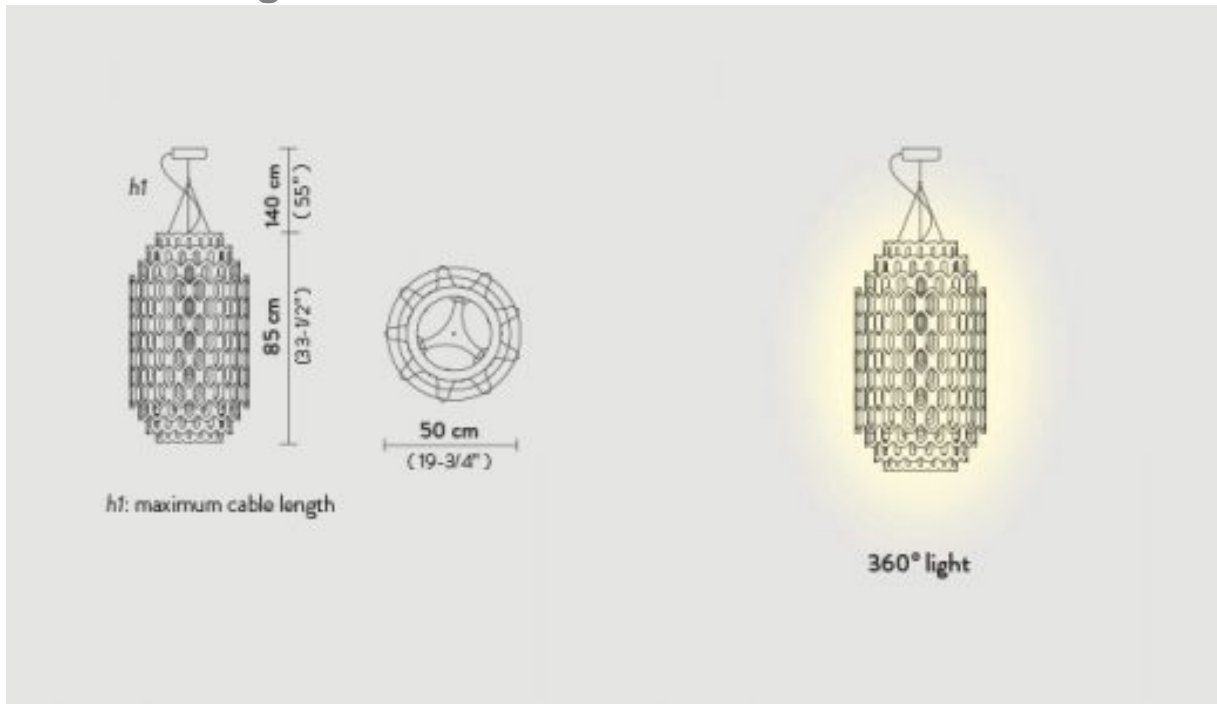

Formay Suspension M 19-3/4" Dia Medium Contemporary Pendant Light

Finish Option

Blue

Orange

White

Product Description

The Chantal Pendant Light is a visually stunning light fixture showcasing a unique, honeycomb-like texture. Made from a combination of patented materials Cristalflex® and Lentiflex®, this modern pendant light is suspended from a canopy by a single cord and is available in several vibrant colors. Housed within the center column is the LED light source, which when illuminated, casts diffused light outward in all directions. This decorative pendant light is perfect for providing diffused, ambient light in bedrooms, dining rooms, and living room spaces.

Dimensions : Small: 14.25"D X 24"H

Medium: 19.75"D X 33.5"H

Large: 26.25"D X 45.25"H

Cord: 55"L

Material(s) Polycarbonate **Lamp Type** LED **Bulbs** Small: 1 X 40W 120V LED module, 4000 lumens, 2700K, 80 CRI (included)

Formay Suspension M 19-3/4" Dia Medium Contemporary Pendant Light

#278416 - Blue

#278419 - Orange

#278422 - White

Formay Suspension M 19-3/4" Dia Medium Contemporary Pendant Light

Line Drawing

Photometrics

GRAND LIGHT