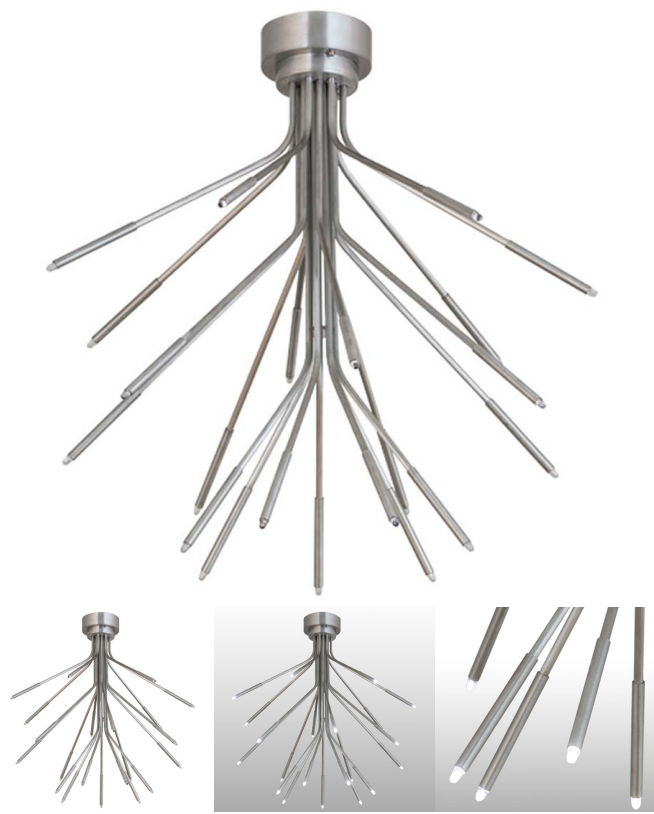

Galassia 28" Dia Extra Large Contemporary LED Flushmount Ceiling Light

Finish Options

Polished Nickel

Product Description

Like a solar system with brilliant stars sparkling in the sky as intriguing points of light, Galassia is a mesmerizing constellation of 21 LED luminaires that inspire mystery, curiosity and the seduction of the unknown. Each integral LED is pinpointed on an equal number of arms extending from the aluminum frame. The efficient LEDs provide lighting from above while reducing energy costs and maintenance and extending lamp life. Handmade in the USA, this fixture is available in custom sizes, finishes and dimmable lamping options. The flushmount is UL and cUL listed for damp and dry locations.

Specifications: Total Height: 28" Total Width: 28" Total Weight: 6.5 lbs.

Base Type: G4 Bulb Wattage: .3 Bulb Quantity: 21

GRAND LIGHT
Lighting & Design Since 1929

104 Day St. Seymour, CT 06483
PH: 1-800-922-1469 Fax: 203-785-1184
Web: GrandLight.com

Galassia 28" Dia Extra Large Contemporary LED Flushmount Ceiling Light

#211031 - Polished Nickel