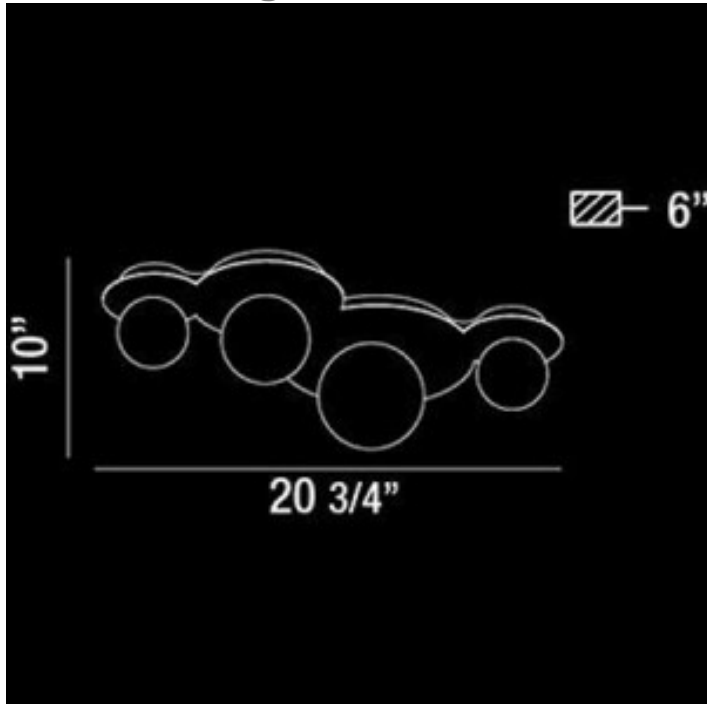

Grappa 20.75" Dia Large Contemporary Flush Mount Ceiling Light

Line Drawing

GRAND LIGHT
Lighting & Design Since 1929

104 Day St. Seymour, CT 06483
PH: 1-800-922-1469 Fax: 203-785-1184
Web: GrandLight.com

Grappa 20.75" Dia Large Contemporary Flush Mount Ceiling Light
#188344 - Chrome/Smoke