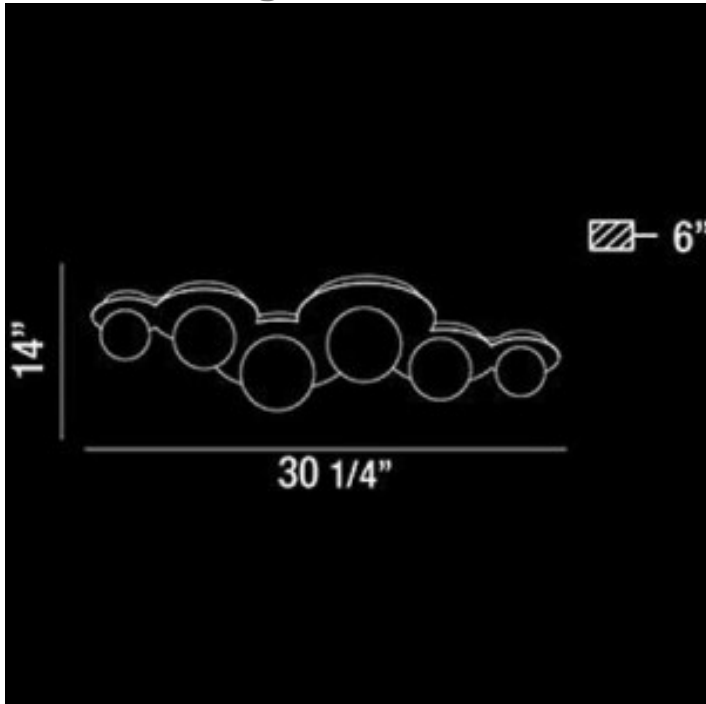

Grappa 30-1/4" Dia Extra Large Contemporary Flush Mount Ceiling Light

Line Drawing

GRAND LIGHT
Lighting & Design Since 1929

104 Day St. Seymour, CT 06483
PH: 1-800-922-1469 Fax: 203-785-1184
Web: GrandLight.com

Grappa 30-1/4" Dia Extra Large Contemporary Flush Mount
Ceiling Light

#188345 - Chrome/Smoke