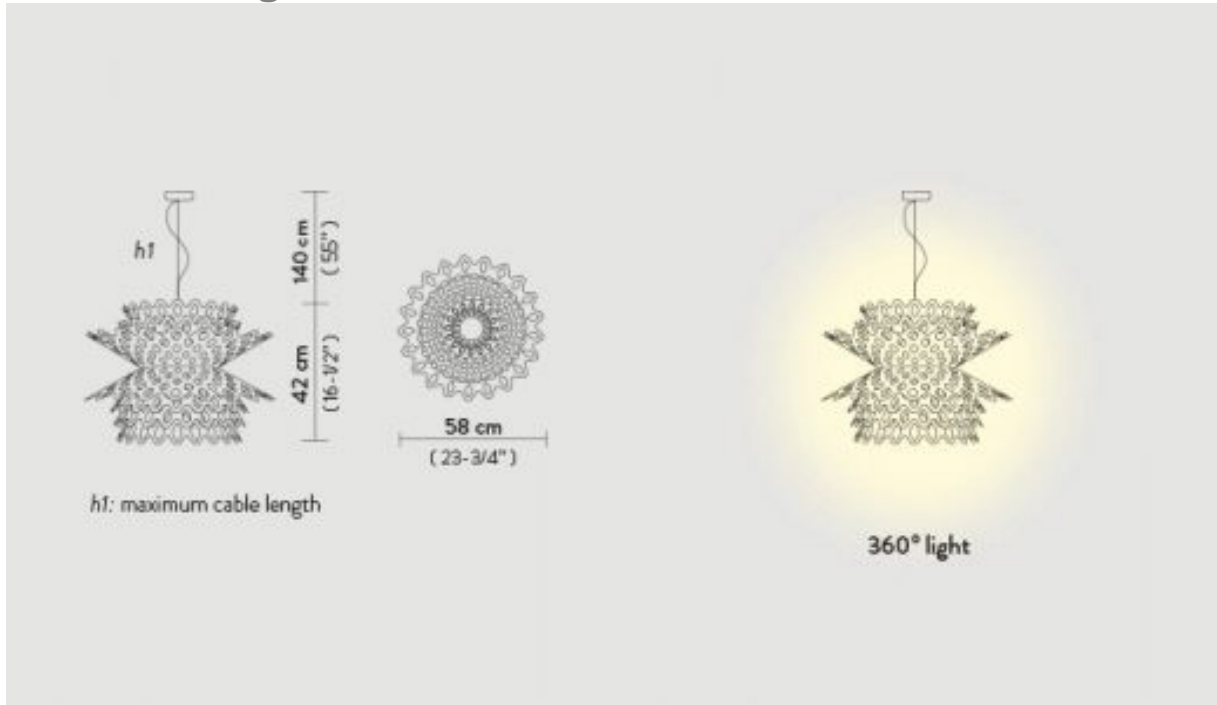

Grus 23-3/4" Dia Large Contemporary Pendant Light

Finish Options

Gold

White

Product Description

A floral stone, wild yet delicate, nestled between golden sand dunes. An explosion of weightless forms, complexly stratified, evoking faraway lands. The light only enhances the rhythm of the lamp's geometries, begun with a two-dimensional sheet transformed into ethereal shapes and proportions that conjure the infinite, constant vibrations of desert heat. The light's movement envelopes its surroundings. **Dimensions :** 23-3/4"Dia X 16-1/2"H; 55" max overall height

Grus 23-3/4" Dia Large Contemporary Pendant Light

#278431 - Gold

#278432 - White

Grus 23-3/4" Dia Large Contemporary Pendant Light

Line Drawing

Photometrics

GRAND LIGHT

Lighting & Design Since 1929