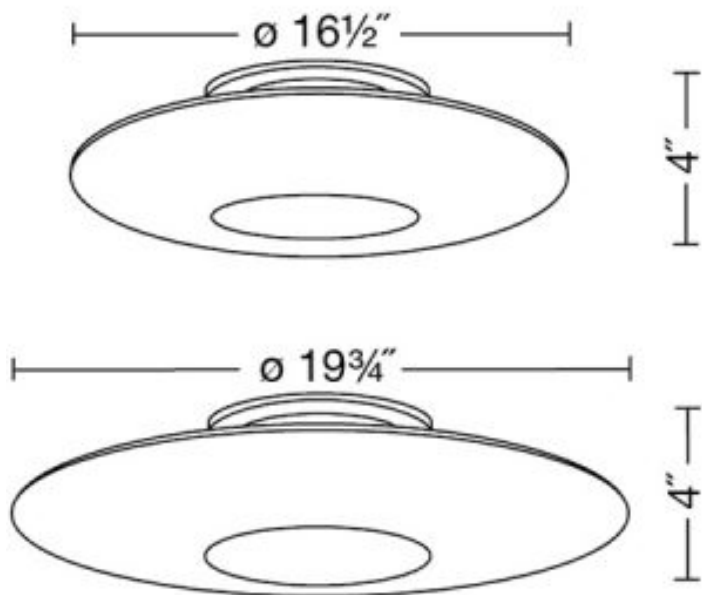

Halogen 20" Dia Large Contemporary Semi Flush Ceiling Light

Line Drawing

GRAND LIGHT
Lighting & Design Since 1929

104 Day St. Seymour, CT 06483
PH: 1-800-922-1469 Fax: 203-785-1184
Web: GrandLight.com

Halogen 20" Dia Large Contemporary Semi Flush Ceiling Light
#188867 - Satin Nickel/20" #188866 - Satin Nickel/17"