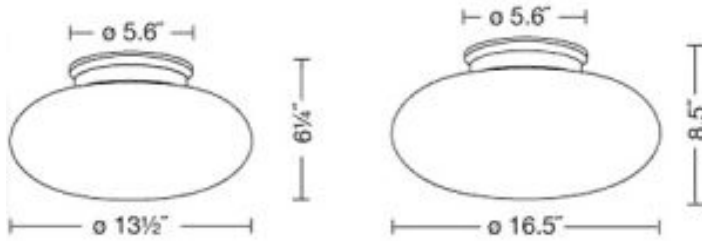

Halogen 13" Dia Medium Contemporary Flush Mount Ceiling Light

Line Drawing

GRAND LIGHT

Lighting & Design Since 1929

104 Day St. Seymour, CT 06483
PH: 1-800-922-1469 Fax: 203-785-1184
Web: GrandLight.com

Halogen 13" Dia Medium Contemporary Flush Mount Ceiling Light

#188864 - Satin Nickel/13"	#188863 - Old Bronze/16"
#188860 - Brushed Brass/13"	#188862 - Old Bronze/13"
#188861 - Brushed Brass/16"	#188865 - Satin Nickel/16"