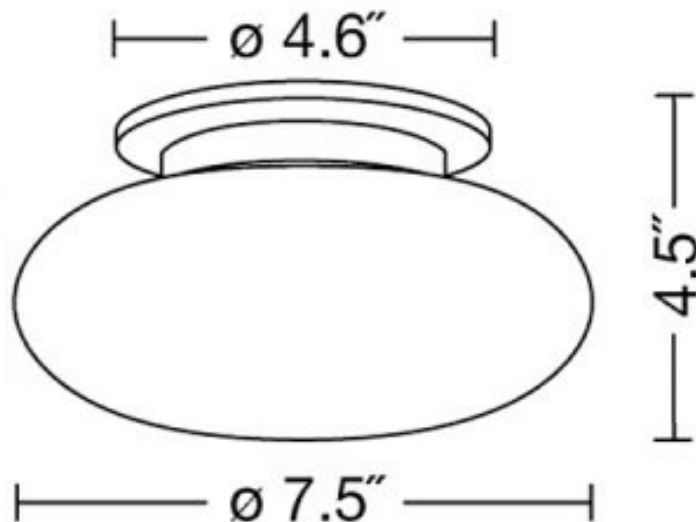

Halogen 7.5" Dia Small Contemporary Flush Mount Ceiling Light

Line Drawing

GRAND LIGHT

Lighting & Design Since 1929

104 Day St. Seymour, CT 06483
PH: 1-800-922-1469 Fax: 203-785-1184
Web: GrandLight.com

Halogen 7.5" Dia Small Contemporary Flush Mount Ceiling Light

#188858 - Old Bronze/Satin White   #188857 - Brushed Brass/Satin White

#188859 - Satin Nickel/Satin White