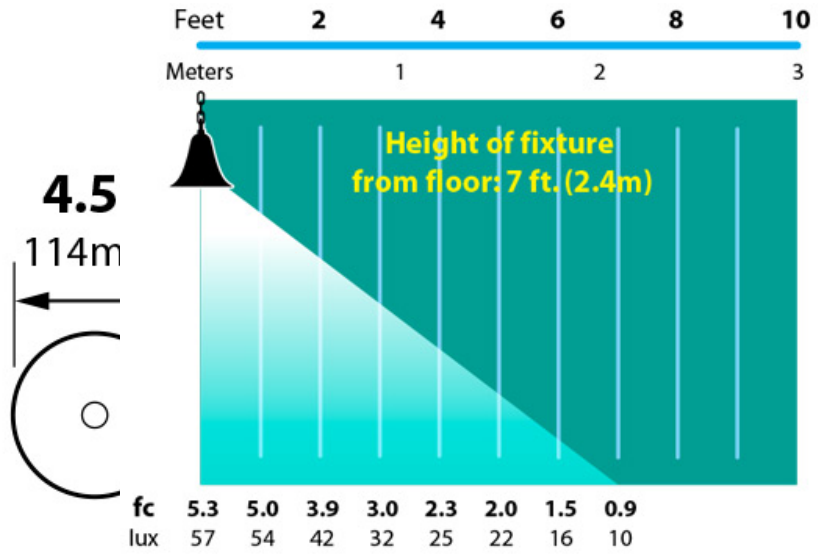

Hanging Bell Light Brass 12v Specialty Landscape Light

Line Drawing

Photometrics

Half Spread Photometrics
14 ft. (4.3m) diameter

GRAND LIGHT

Lighting & Design Since 1929

104 Day St. Seymour, CT 06483
PH: 1-800-922-1469 Fax: 203-785-1184
Web: GrandLight.com