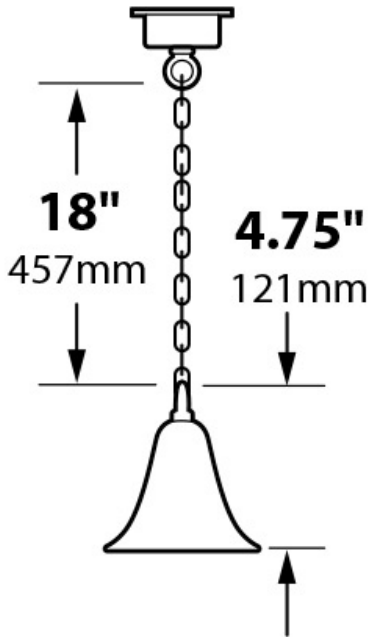

Product Description

CONSTRUCTION: Spun brass hanging bell on 18" long baby oval brass chain and cast brass hoop

LENS: None

LAMP SUPPLIED: 18 watt S8 #1141; 1200 hours average rating (25w max) or 2.2w 50,000 hours average rating OMNI-2 LED

SOCKET: Single contact bayonet, brass nickel plated lamp socket screw shell (Ba15s)

WIRING: Black 2 foot 18/2 zip cord from base of fixture

MOUNTING: Surface mount mini junction box and hardware

GRAND LIGHT
Lighting & Design Since 1929

Hanging Bell Light Brass 12v Specialty Landscape Light

Line Drawing

Photometrics

Half Spread Photometrics
14 ft. (4.3m) diameter

GRAND LIGHT

Lighting & Design Since 1929

104 Day St. Seymour, CT 06483
PH: 1-800-922-1469 Fax: 203-785-1184
Web: GrandLight.com