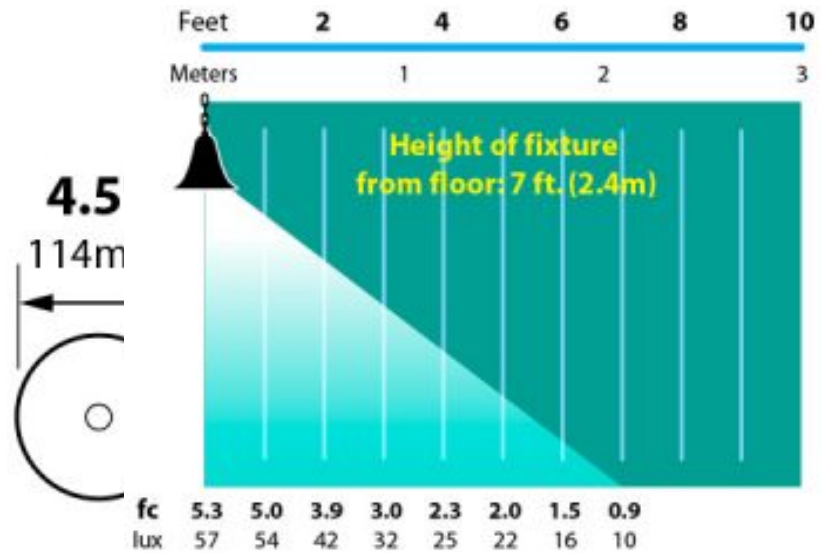

Hanging Bell Light Copper 12v Specialty Landscape Light

Line Drawing

Photometrics

Half Spread Photometrics
14 ft. (4.3m) diameter

GRAND LIGHT
Lighting & Design Since 1929

104 Day St. Seymour, CT 06483
PH: 1-800-922-1469 Fax: 203-785-1184
Web: GrandLight.com