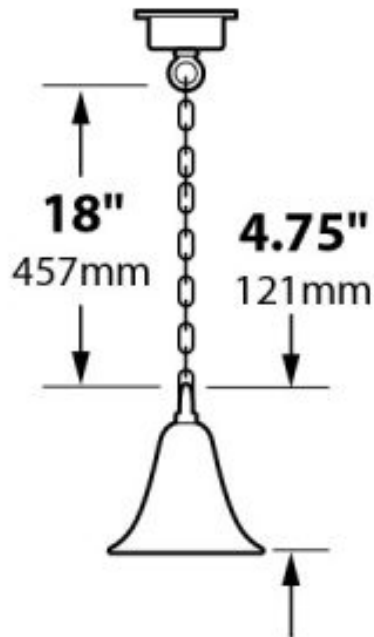

Product Description

CONSTRUCTION: Spun copper hanging bell on 18" long baby oval brass chain and cast brass hoop

LENS: None

LAMP SUPPLIED: 18 watt S8 #1141; 1200 hours average rating (25w max) or 2.2w 50,000 hours average rating OMNI-2 LED

SOCKET: Single contact bayonet, brass nickel plated lamp socket screw shell (Ba15s)

WIRING: Black 2 foot 18/2 zip cord from base of fixture

MOUNTING: Surface mount mini junction box and hardware

GRAND LIGHT
Lighting & Design Since 1929

Hanging Bell Light Copper 12v Specialty Landscape Light

Line Drawing

Photometrics

Half Spread Photometrics
14 ft. (4.3m) diameter

GRAND LIGHT
Lighting & Design Since 1929

104 Day St. Seymour, CT 06483
PH: 1-800-922-1469 Fax: 203-785-1184
Web: GrandLight.com